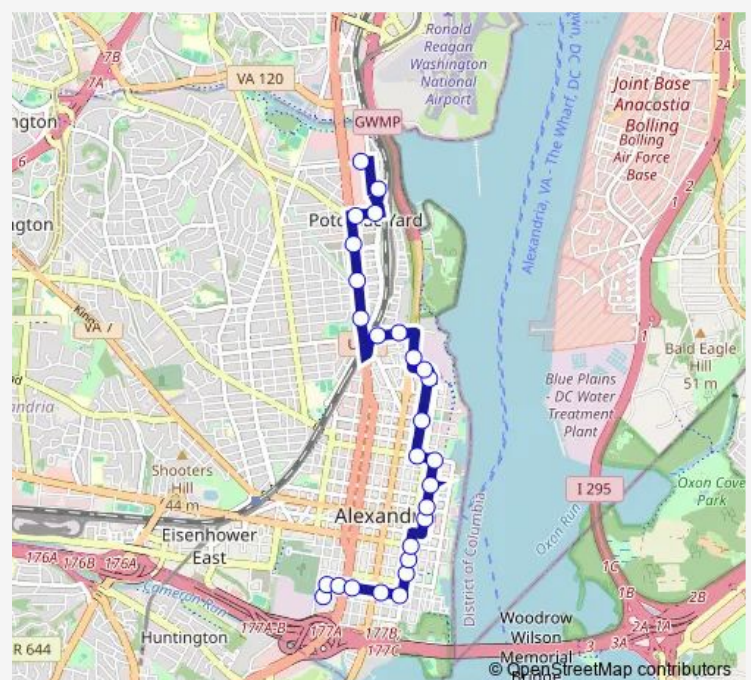

Tuesday 05:00-22:00

Wednesday 05:00-22:00

Thursday 05:00-22:00

Friday 05:00-22:00

Saturday 06:30-22:00

Sunday 07:00-22:00

Route info

Direction: Jefferson St + Fayette St - Lee Center

Stops: 26

Trip Duration: 0 hour 24 min

34 — Lee Center - Potomac Yard

Richmond Hwy NB + E Swann Ave

E Glebe Rd + Richmond Hwy

E Glebe Rd EB + Potomac Ave

Potomac Yard Metro Station - Bus Bay B

Potomac Yard Archway (Old Navy)

Direction

Potomac Yard Archway (Old Navy) — Jefferson St + Fayette St - Lee Center

29 stops

[Open route schedule](#)

Potomac Yard Archway (Old Navy)

N Potomac Yard Center

Potomac Yard Metro Station - Bus Bay A