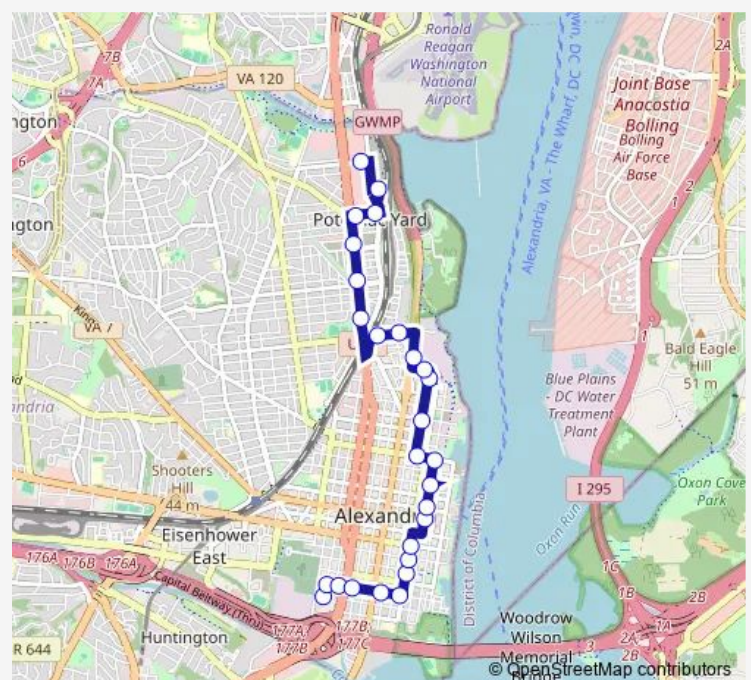

E Abingdon Dr + Bashford Ln

Slaters Ln + Massey Ln

Slaters Ln + Potomac Greens Dr

Richmond Hwy NB + Potomac Ave

Route schedule

Jefferson St + Fayette St - Lee Center — Potomac Yard Archway (Old Navy)

Monday 05:00-22:00

Tuesday 05:00-22:00

Wednesday 05:00-22:00

Thursday 05:00-22:00

Friday 05:00-22:00

Saturday 06:30-22:00

Sunday 07:00-22:00

Route info

Direction: Jefferson St + Fayette St - Lee Center

Stops: 27

Trip Duration: 0 hour 24 min

34 — Lee Center - Potomac Yard

Richmond Hwy NB + E Custis Ave

Richmond Hwy NB + E Swann Ave

E Glebe Rd + Richmond Hwy

E Glebe Rd EB + Potomac Ave

Potomac Yard Metro Station - Bus Bay B

Potomac Yard Archway (Old Navy)

Direction

Potomac Yard Archway (Old Navy) — Jefferson St + Fayette St - Lee Center

29 stops

[Open route schedule](#)

Potomac Yard Archway (Old Navy)

N Potomac Yard Center

Potomac Yard Metro Station - Bus Bay A