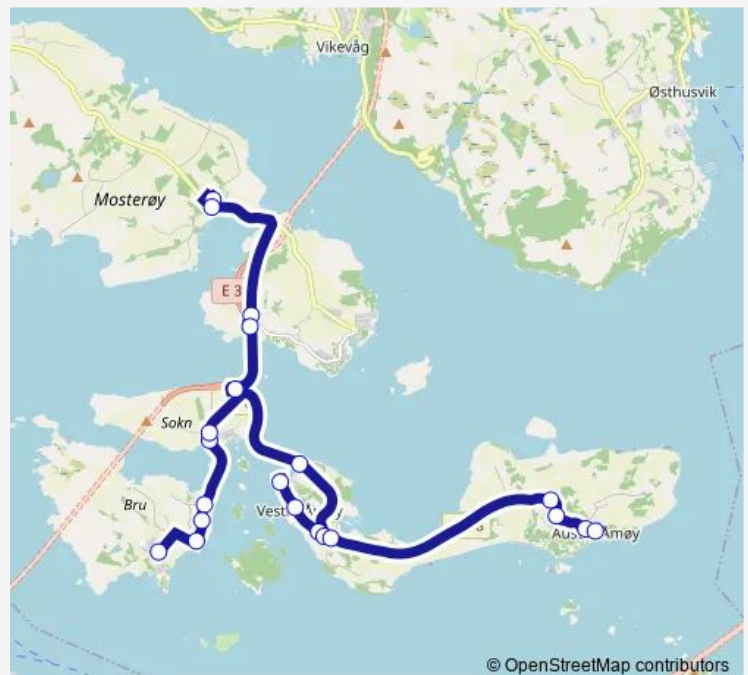

Direction

Vikevåg kai — Bru

12 stops

[Open route schedule](#)

Vikevåg kai

Daleveien

Vik

Rennesøy brannstasjon

Route schedule

Vikevåg kai — Bru

Monday 14:05

Tuesday 14:05

Wednesday —

Thursday 14:05

Friday 14:05

Saturday —

Sunday —

Route info

Direction: Vikevåg kai

Stops: 12

Trip Duration: 0 hour 23 min

© OpenStreetMap contributors

Direction

Mosterøy skole — Austre Åmøy

Thursday 08:23

Friday 08:23

Saturday —

Sunday —

Route info

Direction: Vestre Åmøy kai

Stops: 8

Trip Duration: 0 hour 17 min