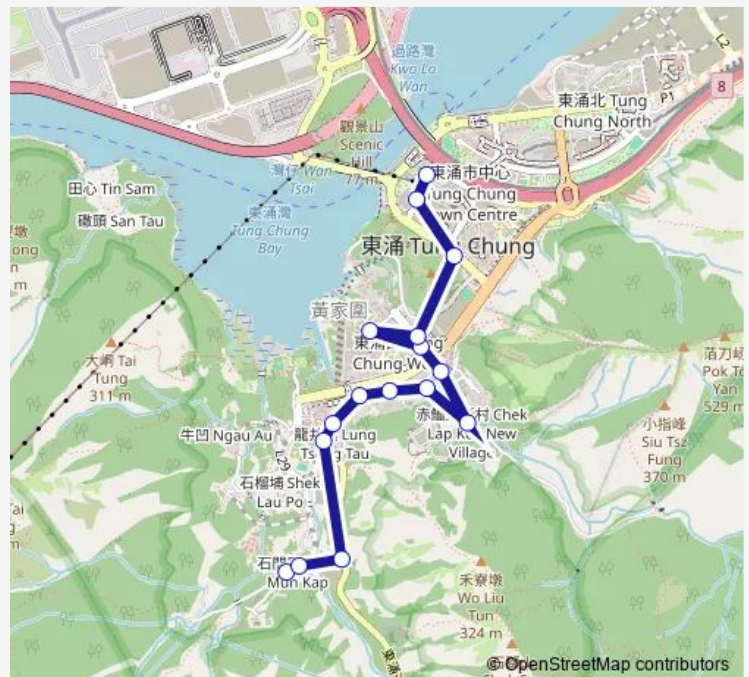

### Route schedule

[Nlb] Shek MUN Kap — [Nlb] Tung Chung TAT Tung Road BUS Terminus

Monday	07:25-11:30
Tuesday	07:25-11:30
Wednesday	07:25-11:30
Thursday	07:25-11:30
Friday	07:25-11:30
Saturday	07:25-11:30
Sunday	10:55-15:55

### Route info

Direction: [Nlb] Shek MUN Kap

Stops: 15

Trip Duration: 0 hour 20 min

■ 34 — Tung Chung TAT Tung Road BUS Terminus - Shek MUN Kap

## Route info

Direction: [Nlb] Tung Chung TAT Tung Road BUS Terminus

Stops: 14

Trip Duration: 0 hour 20 min

34 Bus time schedules and route maps are available in an offline PDF at [busmaps.com](http://busmaps.com). Use the [busmaps.com](http://busmaps.com) website to see live bus times, train schedule or subway schedule, and step-by-step directions for all public transit in Lau Fau Shan