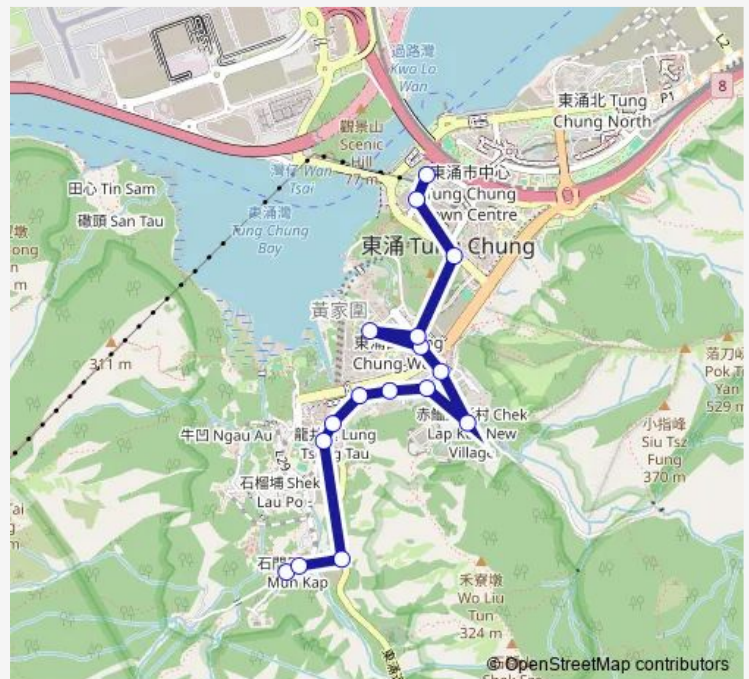

[Ctb] Tung Chung Cable CAR Terminal, TAT Tung Road[[Lwb+Ctb] Tung Chung Cable CAR Terminal/
Tung Chung Cable CAR Terminal, TAT Tung Road[[Lwb] Tung Chung Cable CAR Terminal][Nlb] Tung Chung Cable CAR Terminal

[Nlb] Tung Chung TAT Tung Road BUS Terminus

Route schedule

[Nlb] Shek MUN Kap — [Nlb] Tung Chung TAT Tung Road BUS Terminus

Monday	07:25-11:30
Tuesday	07:25-11:30
Wednesday	07:25-11:30
Thursday	07:25-11:30
Friday	07:25-11:30
Saturday	07:25-11:30
Sunday	10:55-15:55

Route info

Direction: [Nlb] Shek MUN Kap

Stops: 15

Trip Duration: 0 hour 21 min

■ 34 — Tung Chung TAT Tung Road BUS Terminus - Shek MUN Kap

Direction

[Nlb] Shek MUN Kap — [Nlb] Tung Chung TAT Tung Road
BUS Terminus

Route info

Direction: [Nlb] Tung Chung TAT Tung Road BUS Terminus

Stops: 14

Trip Duration: 0 hour 21 min

34 Bus time schedules and route maps are available in an offline PDF at busmaps.com. Use the busmaps.com website to see live bus times, train schedule or subway schedule, and step-by-step directions for all public transit in Lau Fau Shan