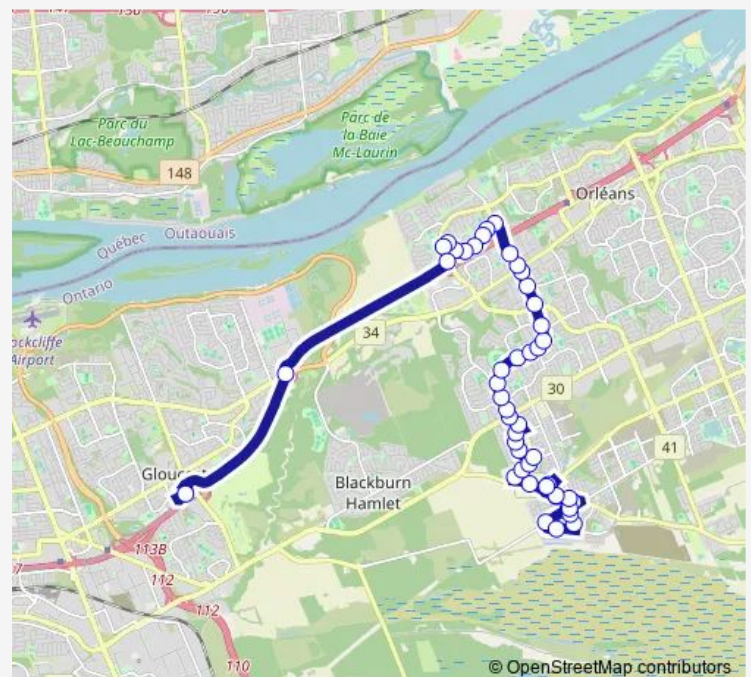

Orléans / Library

Orléans / Boyer

Orléans / Boyer

Route schedule

Blair Station — Saddleridge / Rolling Meadow

Monday 05:41-21:55

Tuesday 05:41-21:55

Wednesday 05:41-21:55

Thursday 05:41-21:55

Friday 05:41-21:55

Saturday 06:17-19:22

Sunday 07:04-18:14

Route info

Direction: Blair Station

Stops: 43

Trip Duration: 0 hour 30 min