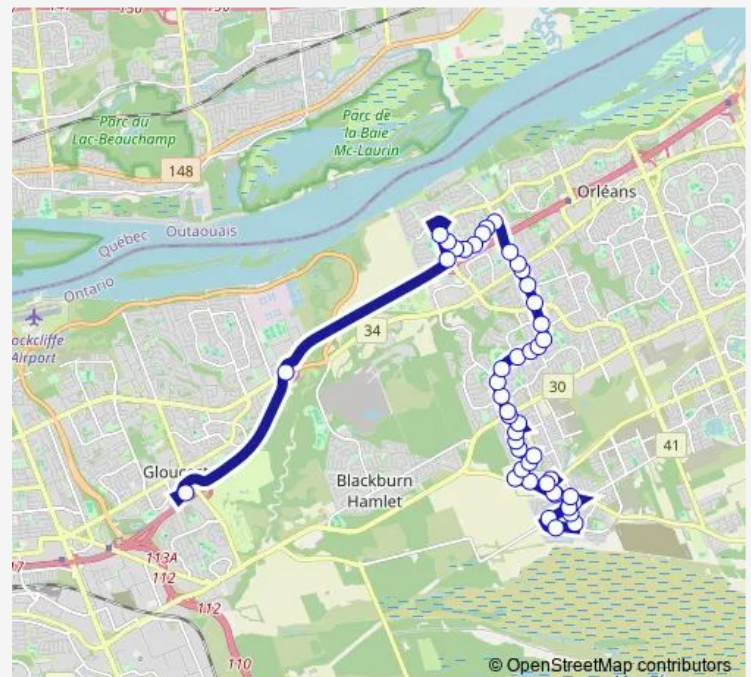

Saturday —

Sunday —

Route info

Direction: Chapel Hill A

Stops: 39

Trip Duration: 0 hour 26 min

Orléans / Innes

Orléans / Innes

Orléans / Meadowglen

Orléans / Forest Valley

Orléans / OAK Meadows

Orléans / Maple Run

Orléans / Boyer

Orléans / Boyer

Orléans / Library

Orléans / Beauséjour