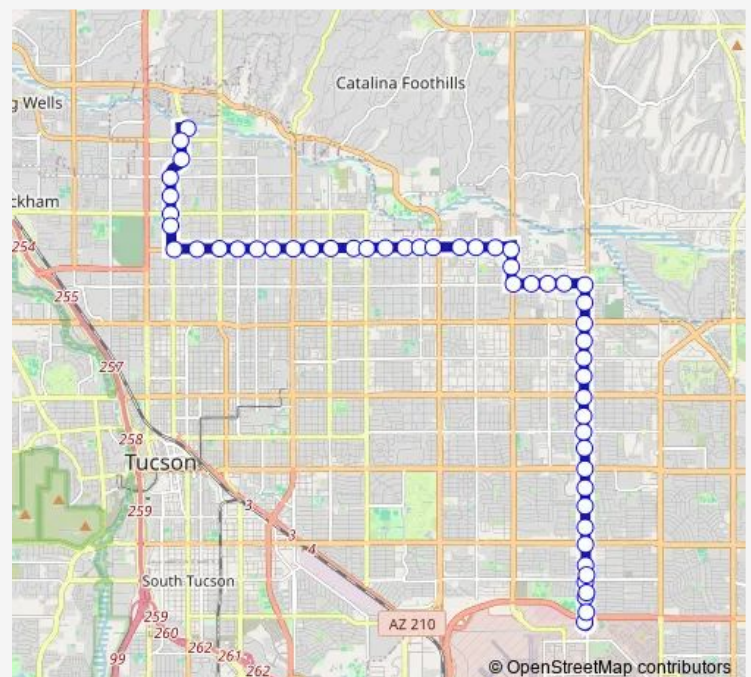

### Route schedule

Tohono Transit Center (H) — Craycroft/29th St(Ne)

Monday 05:45-22:25

Tuesday 05:45-22:25

Wednesday 05:45-22:25

Thursday 05:45-22:25

Friday 05:45-22:25

Saturday 06:20-20:20

### Route info

Direction: Tohono Transit Center (H)

Stops: 53

Trip Duration: 0 hour 57 min

34 — Craycroft/Ft Lowell

BusMaps

Fort Lowell/Winstel (Se)

Fort Lowell/Av Laurel Real (Se)

51 stops

[Open route schedule](#)

Craycroft/29th St(Ne)

Craycroft/25th St (Ne)

Craycroft/Juarez (Ne)

Craycroft/22nd St (Ne)

Craycroft/20th St (Ne)

Craycroft/Wilshire (Ne)

## Route info

Direction: Craycroft/29th St(Ne)

Stops: 51

Trip Duration: 0 hour 50 min

Camp Lowell/Swan (Nw)

Camp Lowell/Laurel (Nw)

Fort Lowell/Riverhaven (Nw)

Fort Lowell/Sycamore (Nw)