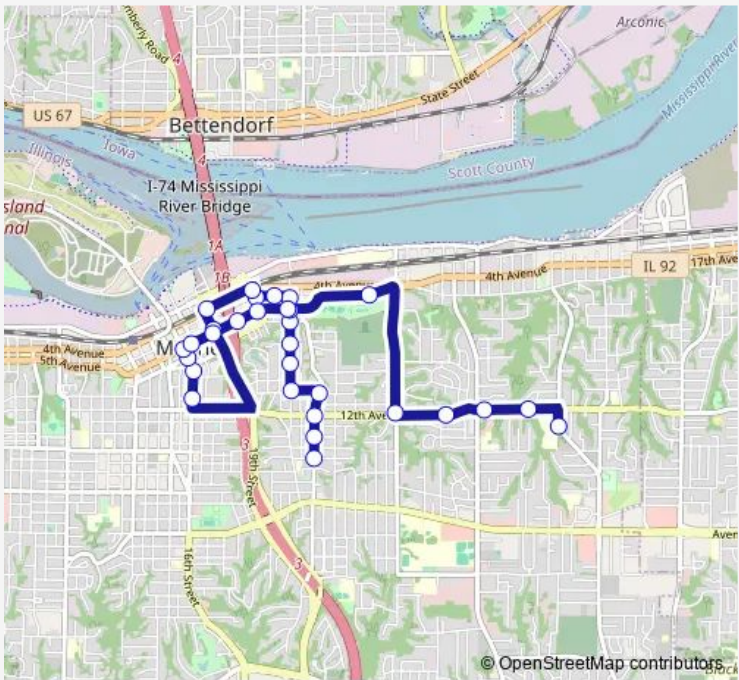

**Direction**  
 27 St & 16 Ave — Wilson Middle School  
 30 stops  
[Open route schedule](#)

- 27 St & 16 Ave
- 27 St & 14 Ave
- 27 St & 12 Ave
- 27 St & 11 Ave B
- 25 St & 11 Ave B
- 25 St & 10 Ave
- 25 St & 9 Ave
- 25 St & 7 Ave
- 25 St & 6 Ave
- 25 St & 5 Ave
- 24 St & 5 Ave
- 23 St & 5 Ave
- 23 St & 4 Ave
- 19 St & 4 Ave
- 19 St & 6 Ave
- 16 St & 11 Ave
- Hillside Heights Shelter
- 16 St & 7 Ave
- 16 St & 6 Ave
- 17 St & 6 Ave
- 19 St & 6 Ave

Route schedule  
 27 St & 16 Ave — Wilson Middle School

Monday	14:45
Tuesday	14:45
Wednesday	11:00-13:35
Thursday	11:00-14:45
Friday	14:45
Saturday	—
Sunday	—

Route info  
 Direction: 27 St & 16 Ave  
 Stops: 30  
 Trip Duration: 0 hour 28 min

The schedule is provided in the local timezone. Times with "(+1)" indicate departures on the next day.

PDF file created on 2025-01-31

2024 BusMaps.com - All Rights Reserved