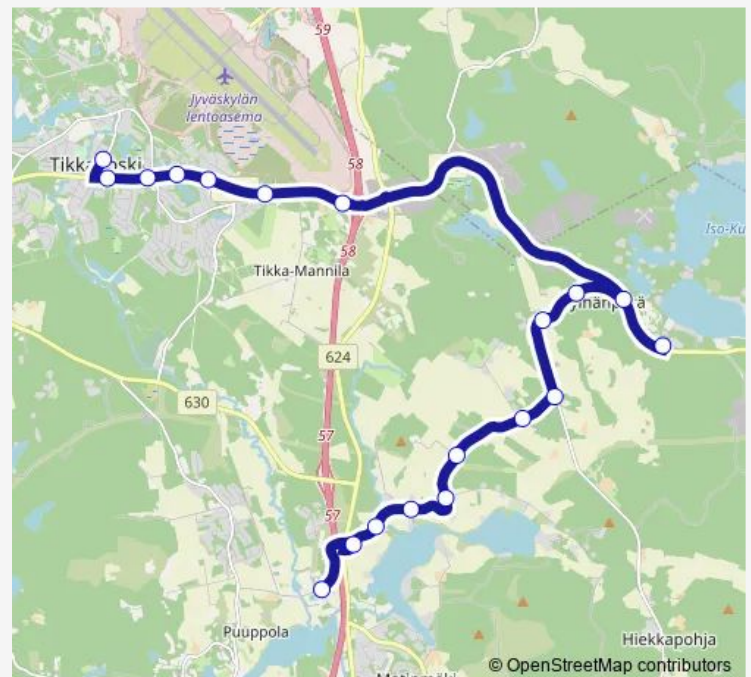

Saturday —

Sunday —

Route info

Direction: Makkarajoentie I

Stops: 19

Trip Duration: 0 hour 23 min

34 — Tikkakoski-Jylhä-Puuppola

Direction