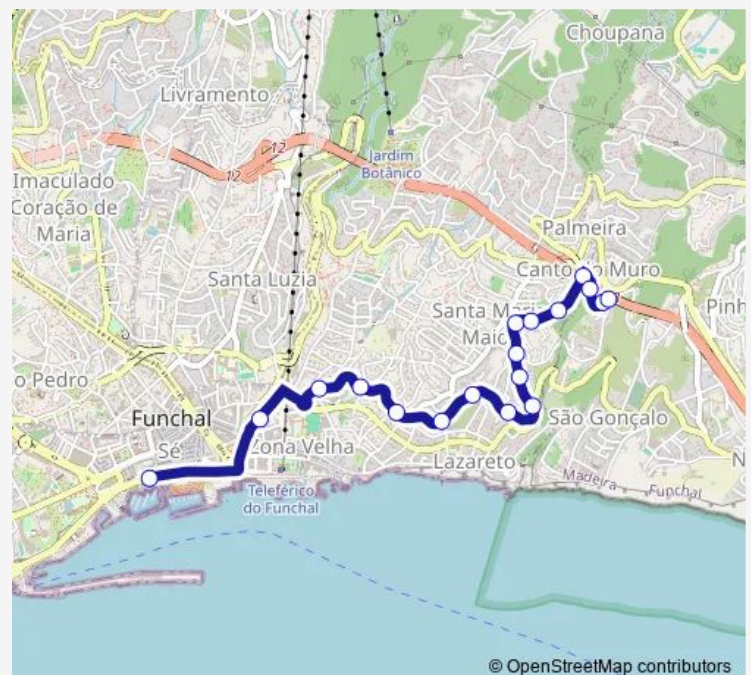

Route info

Direction: R Pedra Sina-Conservas 1A (253)

Stops: 25

Trip Duration: 0 hour 18 min

© OpenStreetMap contributors

34 — Centro - Canto do Muro

BusMaps

CZ Rua Nova Alegria D (158)