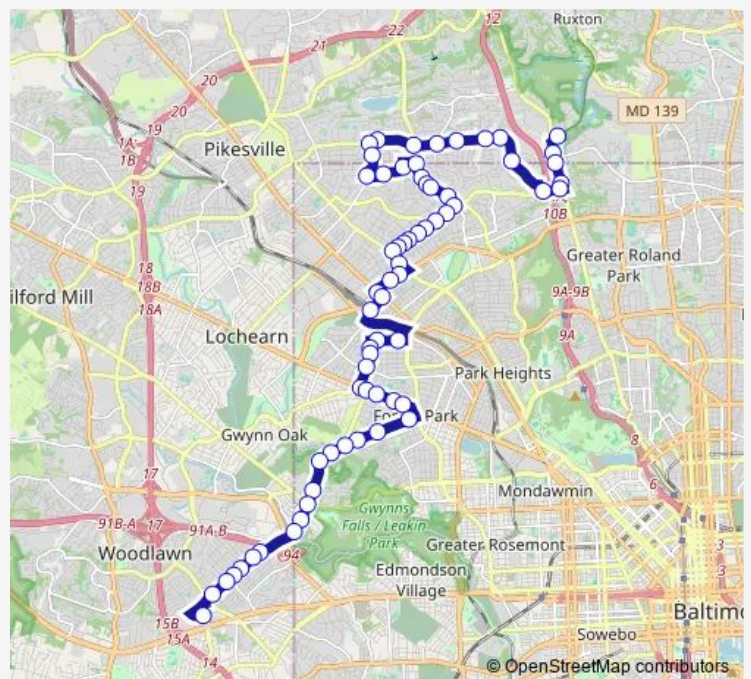

Greenspring & Willow Glen fs sb

Greenspring & Cheswolde RD sb

Greenspring AVE & Taney RD eb

Route schedule

Falls RD Light Rail Station — Craigmont RD & Westview Mall eb

Monday 05:05-23:15

Tuesday 05:05-23:15

Wednesday 05:05-23:15

Thursday 05:05-23:15

Friday 05:05-23:15

Saturday 05:39-22:41

Sunday 05:40-22:53

Route info

Direction: Falls RD Light Rail Station

Stops: 65

Trip Duration: 0 hour 56 min

34 — Falls Rd/Greenspring- Westview

Greenspring AVE & Wetherburn RD sb

Greenspring AVE & Rellim RD eb

Cross Country Blvd & Greenspring AVE fs wb

Cross Country Blvd & Stuart AVE opp sb

Glen AVE & Merville AVE opp sb

Glen AVE & KEY AVE wb

Glen AVE & Bland AVE wb

Glen AVE & Highgate DR fs wb

Glen AVE & Doverdale DR wb

Glen AVE & Clover RD wb

Glen AVE & Park Heights AVE wb

Park Heights AVE & Jewishcommunity Center mid sb