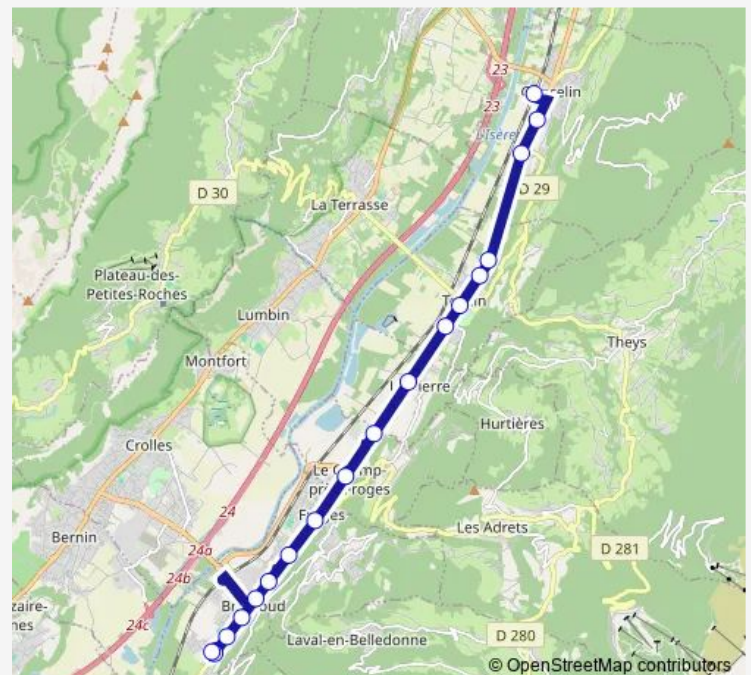

### Route schedule

Goncelin, LA Gare — Villard-Bonnot, Brignoud Gare

Monday 06:50-19:15

Tuesday 06:50-19:15

Wednesday 06:50-19:15

Thursday 06:50-19:15

Friday 06:50-19:15

Saturday —

### Route info

Direction: Goncelin, LA Gare

Stops: 15

Trip Duration: 0 hour 25 min

## Route info

Direction: Goncelin, LA Gare

Stops: 18

Trip Duration: 0 hour 27 min