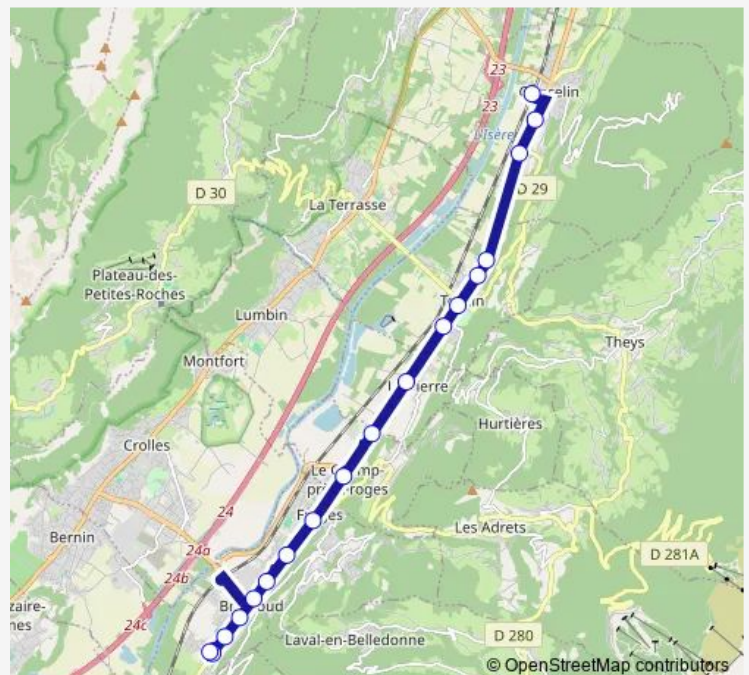

### Route schedule

Goncelin, LA Gare — Villard-Bonnot, Brignoud Gare

Monday 06:50-19:15

Tuesday 06:50-19:15

Wednesday 06:50-19:15

Thursday 06:50-19:15

Friday 06:50-19:15

Saturday —

### Route info

Direction: Goncelin, LA Gare

Stops: 15

Trip Duration: 0 hour 25 min

## Route info

Direction: Goncelin, LA Gare

Stops: 18

Trip Duration: 0 hour 27 min