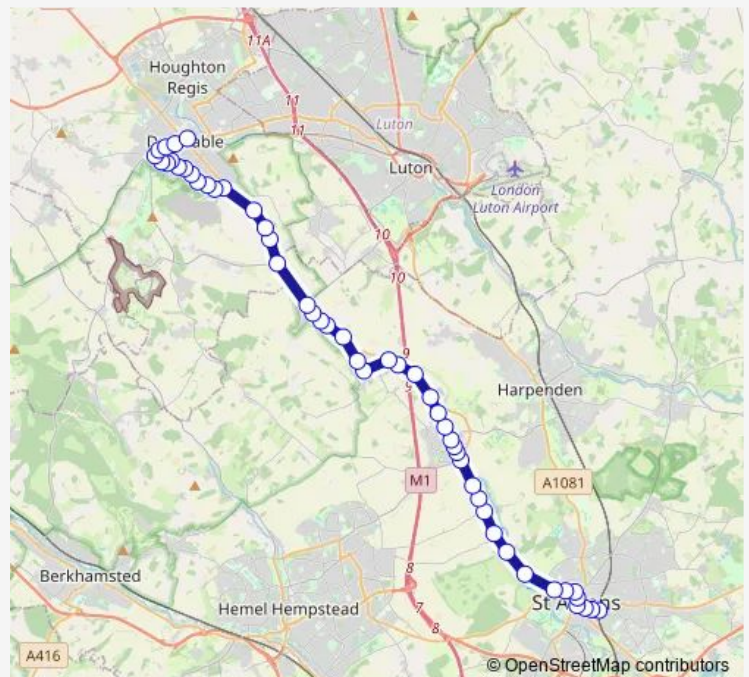

The Bungalow

The Three Blackbirds PH

Chequers Hill

Route schedule

Asda — Nicholas Breakspear School Grounds

Monday 06:45

Tuesday 06:45

Wednesday 06:45

Thursday 06:45

Friday 06:45

Saturday —

Sunday —

Route info

Direction: Asda

Stops: 49

Trip Duration: 1 hour 35 min

■ 34 — Dunstable - Markyate - St Albans

Watery Lane

Whitehill Wood

Redding Lane

Luton Lane

Aysgarth Road

Lamb Lane

High Street