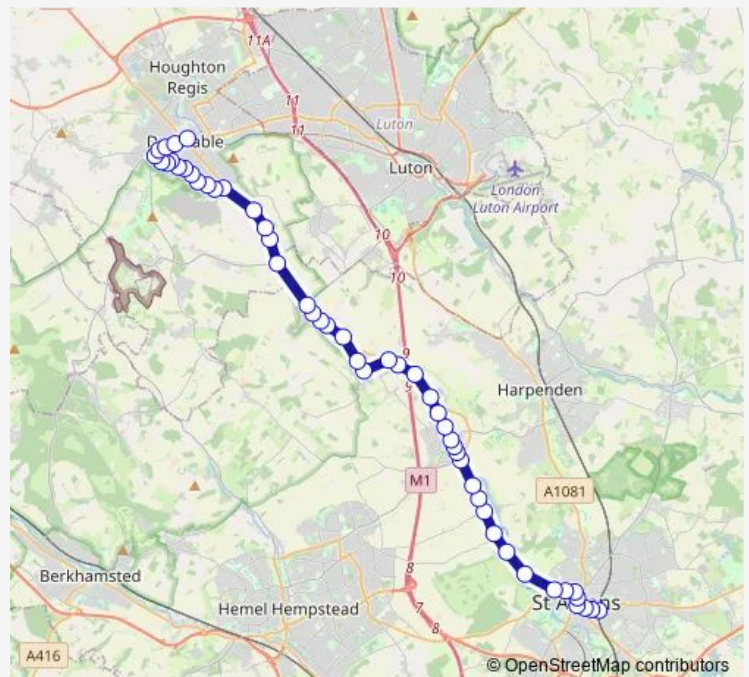

The Bungalow

The Three Blackbirds PH

Chequers Hill

Route schedule

Asda — Nicholas Breakspear School Grounds

Monday 06:45

Tuesday 06:45

Wednesday 06:45

Thursday 06:45

Friday 06:45

Saturday —

Sunday —

Route info

Direction: Asda

Stops: 49

Trip Duration: 1 hour 35 min

■ 34 — Dunstable - Markyate - St Albans

Watery Lane

Whitehill Wood

Redding Lane

Luton Lane

Aysgarth Road

Lamb Lane

High Street

Morrisons

Ashley Road

Oakwood Drive

Wynches Farm Drive

Nicholas Breakspear School Grounds

Direction

St Albans City Railway Station — The Packhorse PH

33 stops