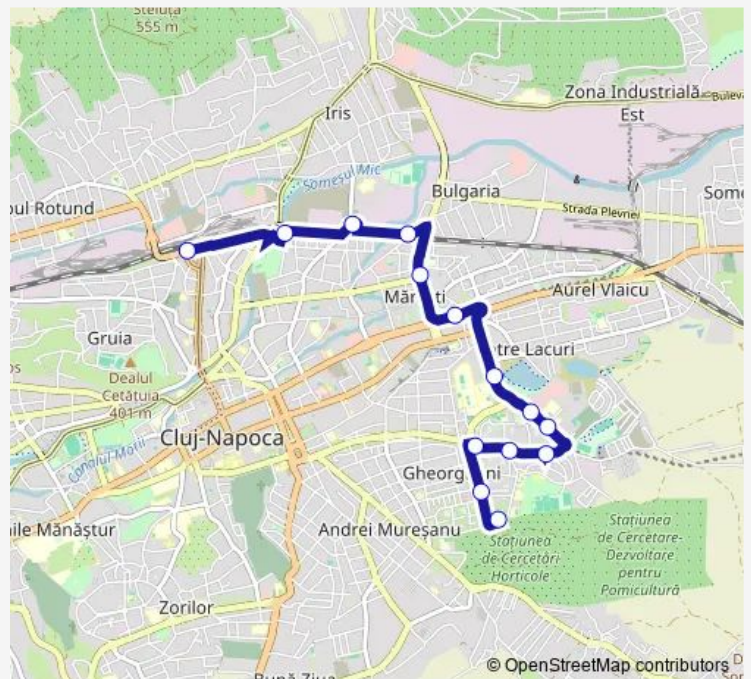

Bus 34 Aleea Baisoara - P-ta Garii

[Go to website](#)

Direction

Băioara — P-a Gării Nord

14 stops

[Open route schedule](#)

Băioara

Băia

Câmpul Pâinii

P-a 1 Mai

Parcul Feroviarilor

P-a Gării Nord

Route schedule

Băioara — P-a Gării Nord

Monday	05:00-22:30
Tuesday	05:00-22:30
Wednesday	05:00-22:30
Thursday	05:00-22:30
Friday	05:00-22:30
Saturday	06:00-20:40
Sunday	06:00-20:40

Route info

Direction: Băioara

Stops: 14

Trip Duration: 0 hour 29 min

Direction

P-a Gării Sud — Băioara Sosire

14 stops

[Open route schedule](#)

Monday	05:25-22:55
Tuesday	05:25-22:55
Wednesday	05:25-22:55
Thursday	05:25-22:55
Friday	05:25-22:55
Saturday	06:25-21:05
Sunday	06:25-21:05

Route info

Direction: P-a Gării Sud

Stops: 14

Trip Duration: 0 hour 38 min