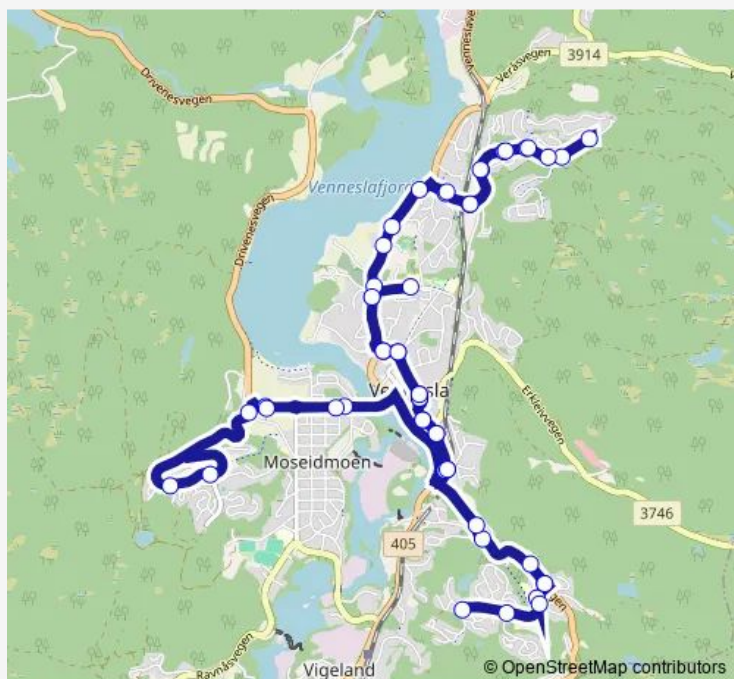

### Route schedule

Venneslahallen — Vennesla sentrum nord

Monday 06:15-17:15

Tuesday 06:15-17:15

Wednesday 06:15-17:15

Thursday 06:15-17:15

Friday 06:15-17:15

Saturday —

### Route info

Direction: Venneslahallen

Stops: 52

Trip Duration: 0 hour 47 min

Granlivegen 8

Måneglytt

Rådyrvegen

Elgåsen