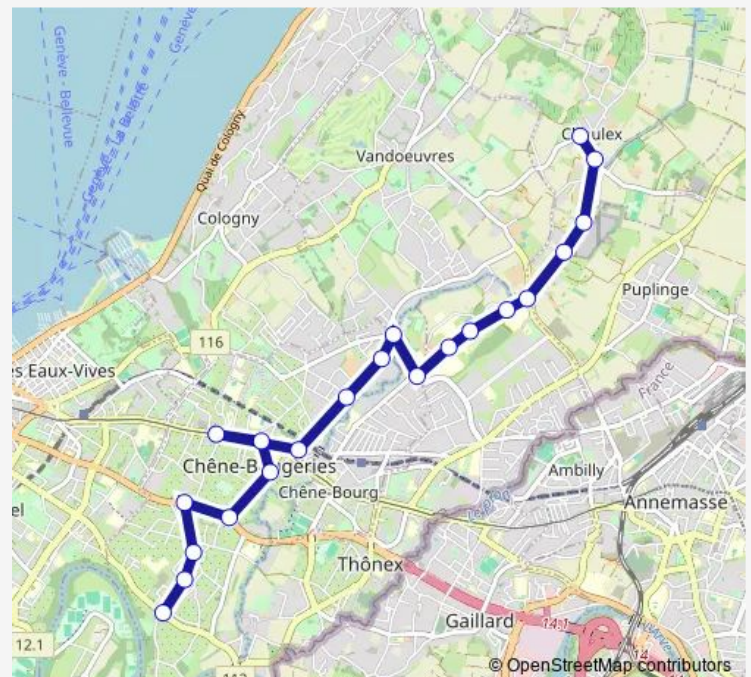

### Route schedule

Choulex, village — Chêne-Bougeries, Conches place

Monday 06:10-23:01

Tuesday 06:10-23:01

Wednesday 06:10-23:01

Thursday 06:10-23:01

Friday 06:10-23:01

Saturday 06:01-23:01

### Route info

Direction: Choulex, village

Stops: 21

Trip Duration: 0 hour 23 min

■ 34 — B 34