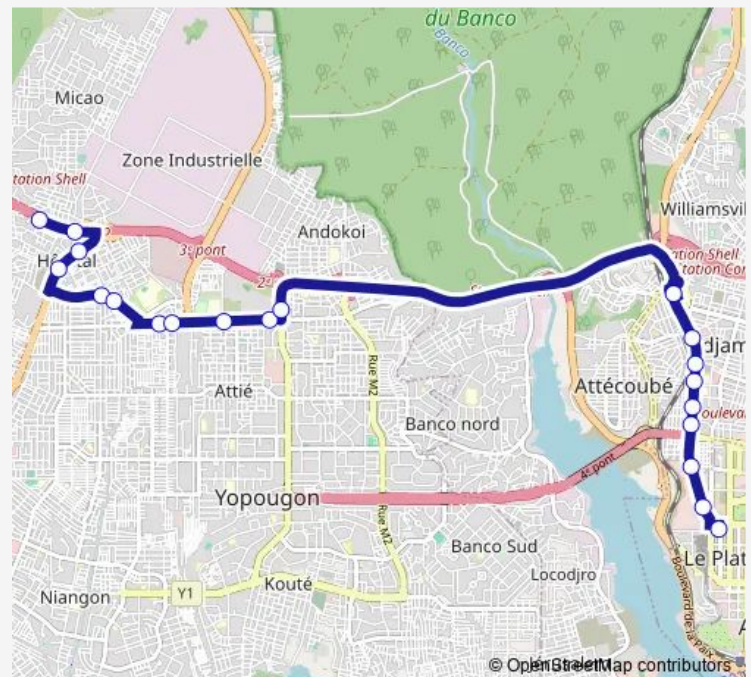

### Direction

Terminus Gesco — Terminus Cité Administrative

20 stops

[Open route schedule](#)

Terminus Gesco

Collège Roi David

Pharmacie Gesco

Arrêt Boutique

### Route schedule

Terminus Gesco — Terminus Cité Administrative

Monday 06:00

Tuesday 06:00

Wednesday 06:00

Thursday 06:00

Friday 06:00

Saturday 06:00

### Route info

Direction: Terminus Gesco

Stops: 20

Trip Duration: 1 hour 10 min

■ 34 — Cité Administrative ↔ Yopougon Gesco

## Direction

Gare Cité Administrative — Terminus Gesco

19 stops

[Open route schedule](#)

Gare Cité Administrative

Musée du Plateau

Insp

Pharmacie Santé