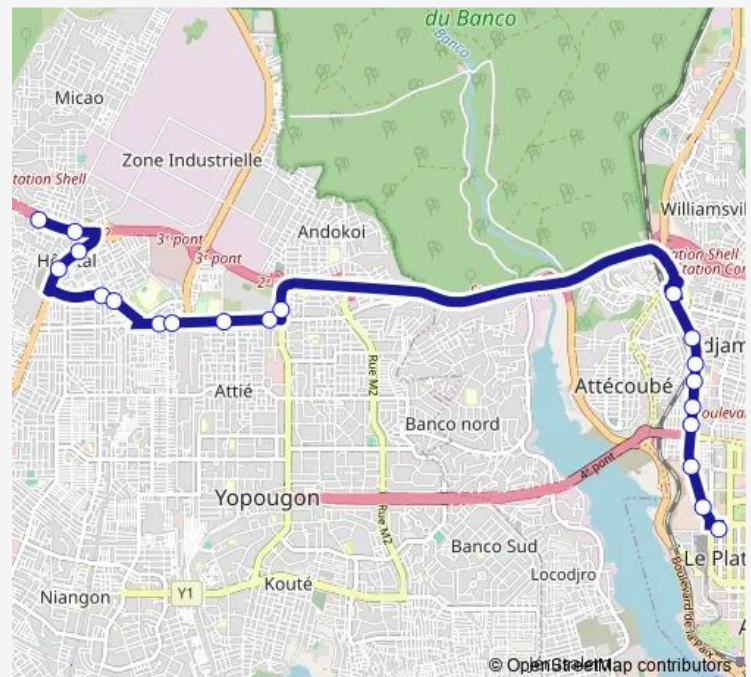

### Direction

Terminus Gesco — Terminus Cité Administrative

20 stops

[Open route schedule](#)

Terminus Gesco

Collège Roi David

Pharmacie Gesco

Arrêt Boutique

### Route schedule

Terminus Gesco — Terminus Cité Administrative

Monday 06:00

Tuesday 06:00

Wednesday 06:00

Thursday 06:00

Friday 06:00

Saturday 06:00

### Route info

Direction: Terminus Gesco

Stops: 20

Trip Duration: 1 hour 10 min

■ 34 — Cité Administrative ↔ Yopougon Gesco

BusMaps

## Route schedule

Terminus Cité Administrative — Terminus Gesco

Monday 06:00

Tuesday 06:00

Wednesday 06:00

Thursday 06:00

Friday 06:00

Saturday 06:00