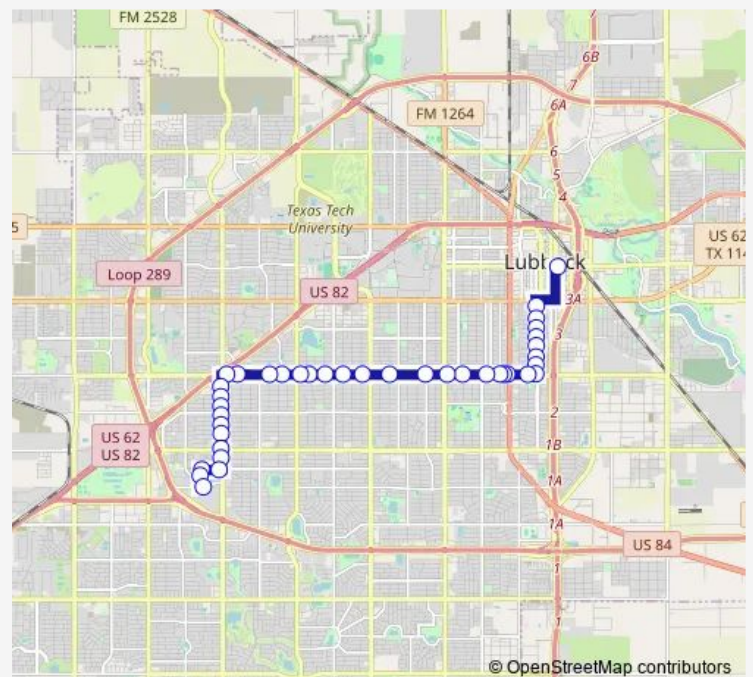

34th St. & Boston Ave

### Route schedule

South Plains Mall — Citibus Downtown Transfer Plaza

Monday 07:10-18:10

Tuesday 07:10-18:10

Wednesday 07:10-18:10

Thursday 07:10-18:10

Friday 07:10-18:10

Saturday 07:10-19:10

### Route info

Direction: South Plains Mall

Stops: 34

Trip Duration: 0 hour 35 min

34 — 34th Street / South Plains Mall

34th St. & Akron Ave

34th St. & Ave X

34th St. & Ave U

## Route info

Direction: Citibus Downtown Transfer Plaza

Stops: 39

Trip Duration: 0 hour 35 min

34th St. & Wayne Ave

Slide Road & 34th St.

Slide Road & 37th St.

Slide Road & 39th St.