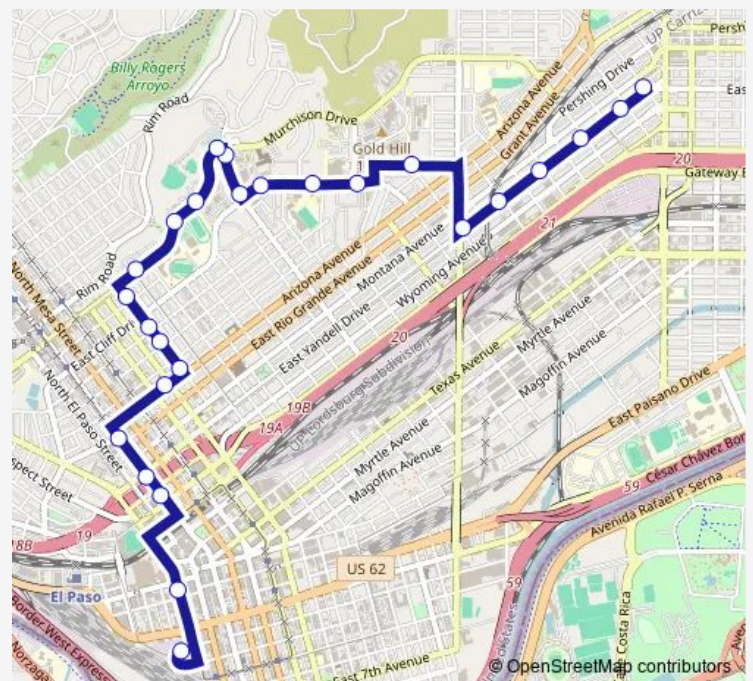

### Route schedule

Downtown Transit Ctr Bay G — Five Points Terminal Bay G

Monday 05:40-19:10

Tuesday 05:40-19:10

Wednesday 05:40-19:10

Thursday 05:40-19:10

Friday 05:40-19:10

Saturday 08:15-17:15

### Route info

Direction: Downtown Transit Ctr Bay G

Stops: 25

Trip Duration: 0 hour 30 min

34 — Medical Center Via Cliff

2322 Grant Ave/Poplar St

Grant/Rosewood

Grant/Cedar

## Route schedule

Five Points Terminal Bay G — Downtown Transit Ctr Bay G

Monday 05:05-19:55

Tuesday 05:05-19:55

Wednesday 05:05-19:55

Thursday 05:05-19:55

Friday 05:05-19:55

Saturday 07:45-16:45

## Route info

Direction: Five Points Terminal Bay G

Stops: 26

Trip Duration: 0 hour 40 min

Santa FeOverland

Downtown Transit Ctr Bay G

34 Bus time schedules and route maps are available in an offline PDF at [busmaps.com](https://busmaps.com). Use the [busmaps.com](https://busmaps.com) website to see live bus times, train schedule or subway schedule, and step-by-step directions for all public transit in El Paso