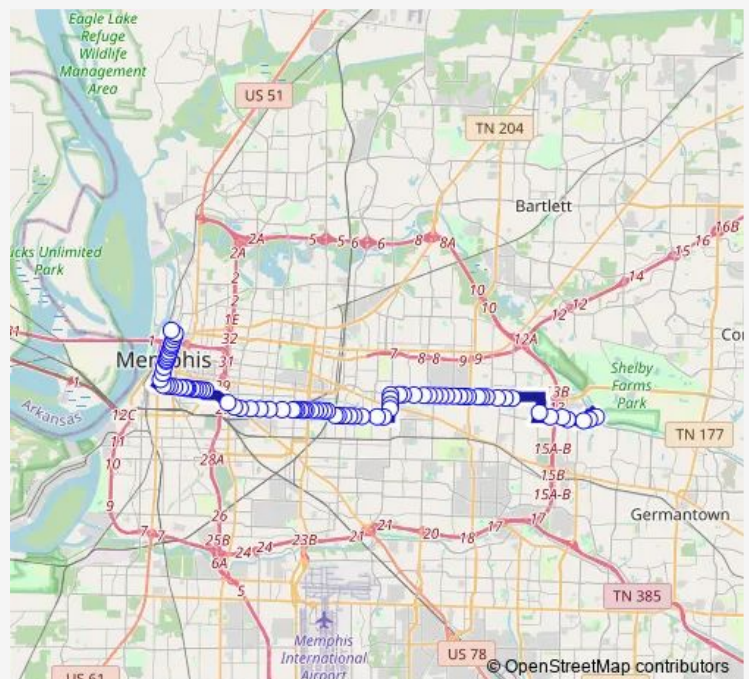

Walnut Grove Rd@Wood Grove Rd

Walnut Grove Rd@Wallace Rd

Walnut Grove Rd@Rose

Route schedule

Humphreys@E Shady Grove — William Hudson Transit Center

Monday 06:12-18:12

Tuesday 06:12-18:12

Wednesday 06:12-18:12

Thursday 06:12-18:12

Friday 06:12-18:12

Saturday 09:12-17:12

Sunday —

Route info

Direction: Humphreys@E Shady Grove

Stops: 83

Trip Duration: 0 hour 56 min

34 — Central & Walnut Grove

Walnut Grove Rd@St Andrews Fairw

Walnut Grove Rd@Eastland St

Walnut Grove Rd@Sevier St

Walnut Grove Rd@Normandy Cir

Walnut Grove Rd@Highland St

Highland St@Lilly Ln

Highland ST @ Poplar Ave

Thursday 05:15-17:15

Friday 05:15-17:15

Saturday 08:15-16:15

Sunday —

Route info

Direction: William Hudson Transit Center

Stops: 81

Trip Duration: 0 hour 51 min