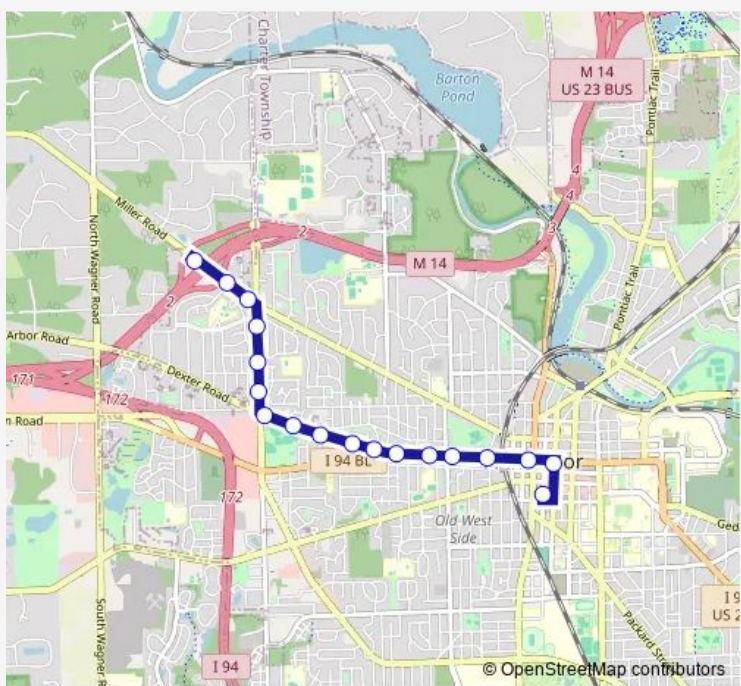

Bus 34 Maple - Dexter

[Go to website](#)

Direction
 Miller Rd Park + Ride — Blake Transit Center
 18 stops
[Open route schedule](#)

- Miller Rd Park + Ride
- Miller + Kuehnle
- Miller + Maple
- Maple + Sequoia Park
- Maple + Pamela
- Maple + Dexter
- S- Dexter Rd. east of Maple
- S - Dexter west of Lyn Anne
- S- Dexter Rd. btw Worden and Allen
- Dexter + Grandview
- S - Dexter east of Wildwood
- Huron + Crest
- Huron + Ninth
- Huron + Seventh
- Huron + Third
- Huron + Main
- Fifth Ave + Huron
- Blake Transit Center

Route schedule
 Miller Rd Park + Ride — Blake Transit Center

Monday	06:30-18:00
Tuesday	06:30-18:00
Wednesday	06:30-18:00
Thursday	06:30-18:00
Friday	06:30-18:00
Saturday	—
Sunday	—

Route info
 Direction: Miller Rd Park + Ride
 Stops: 18
 Trip Duration: 0 hour 12 min

Route schedule

BTC - Fourth Ave Stop 4 — Miller Rd Park + Ride

Monday 06:45-17:45

Tuesday 06:45-17:45

Wednesday 06:45-17:45

Thursday 06:45-17:45

Friday 06:45-17:45

Saturday —

Sunday —

Route info

Direction: BTC - Fourth Ave Stop 4

Stops: 19

Trip Duration: 0 hour 15 min

34 Bus time schedules and route maps are available in an offline PDF at busmaps.com. Use the busmaps.com website to see live bus times, train schedule or subway schedule, and step-by-step directions for all public transit in Ann Arbor