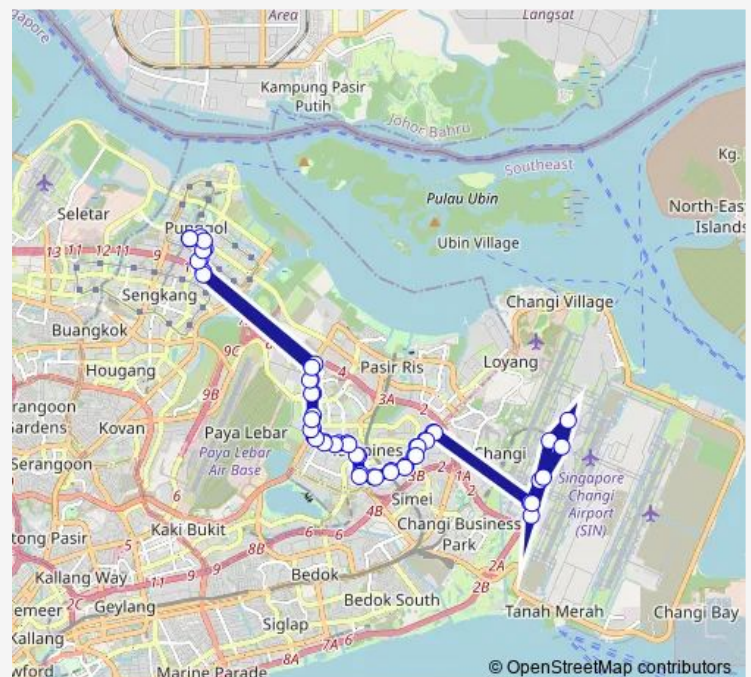

Thursday 05:30

Friday 05:30

Saturday 05:30

Sunday 05:30

Route info

Direction: Punggol Temp Int

Stops: 54

Trip Duration: 2 hour 42 min