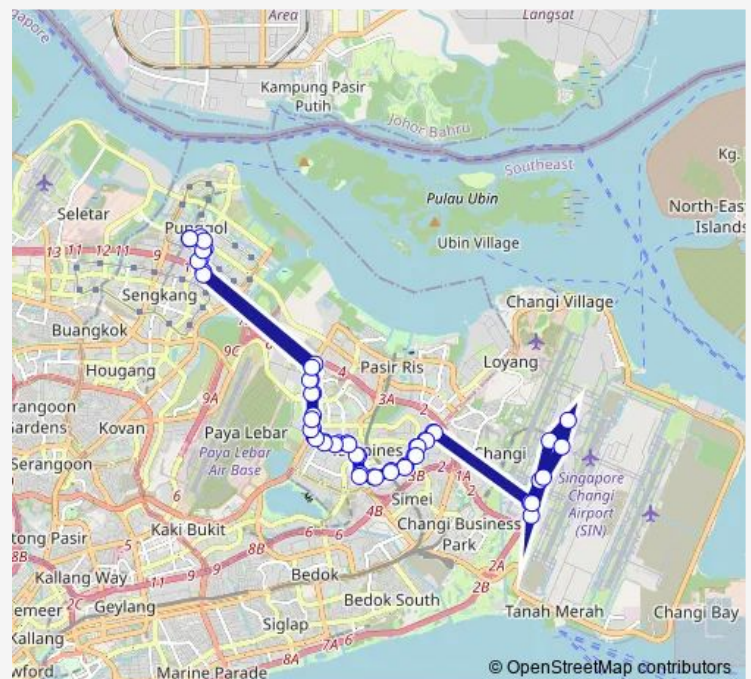

Thursday 05:30

Friday 05:30

Saturday 05:30

Sunday 05:30

Route info

Direction: Punggol Temp Int

Stops: 54

Trip Duration: 2 hour 42 min