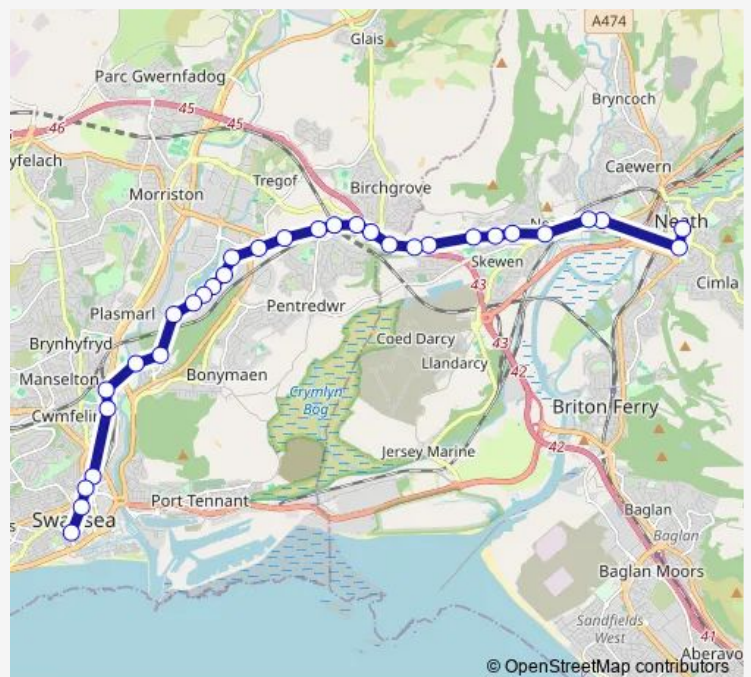

Thursday 07:15-18:15

Friday 07:15-18:15

Saturday 07:15-18:15

Sunday —

Route info

Direction: Neath Bus Station Stand 6

Stops: 31

Trip Duration: 0 hour 50 min

34 — Swansea - Neath

Atlantic Close

Siemens Way

Brunel Way

Morfa Retail Park

The New Mex

Hafod

High Street Station

Orchard Street

The Kingsway

Swansea Bus Station Stand E

Direction

Swansea Bus Station Stand E — Neath Bus Station Stand 6

32 stops

[Open route schedule](#)

Swansea Bus Station Stand E

Route info

Direction: Swansea Bus Station Stand E

Stops: 32

Trip Duration: 0 hour 51 min

Cresci's

Colliers` Arms

White Gates

Smiths` Arms