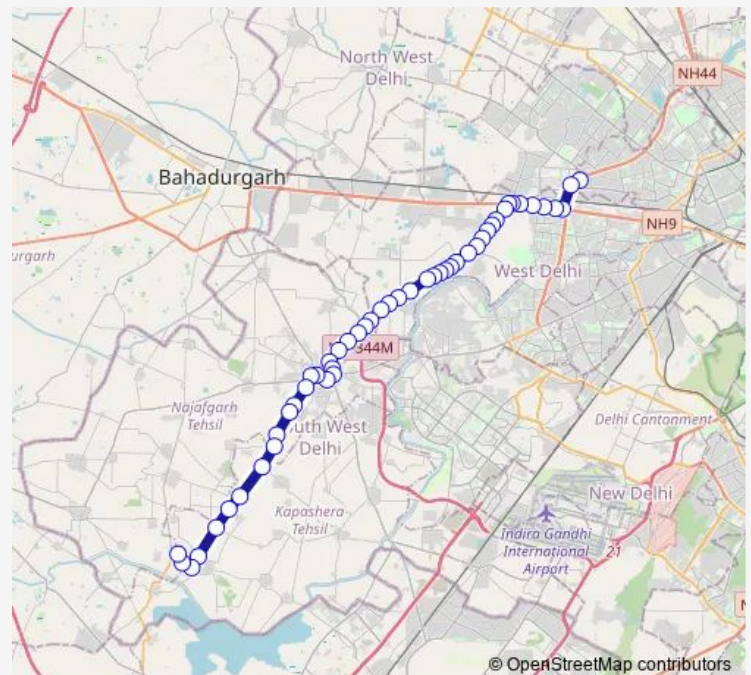

### Route schedule

West Enclave / Sansad Vihar (T) — Ghuman Hera Cluster Depot 2

Monday 07:17-20:11

Tuesday 07:17-20:11

Wednesday 07:17-20:11

Thursday 07:17-20:11

Friday 07:17-20:11

Saturday 07:17-20:11

### Route info

Direction: West Enclave / Sansad Vihar (T)

Stops: 50

Trip Duration: 1 hour 52 min

164stlup

Kotla Vihar Phase 1

Satya Vihar / Chanchal Park

Bakkarwala Crossing