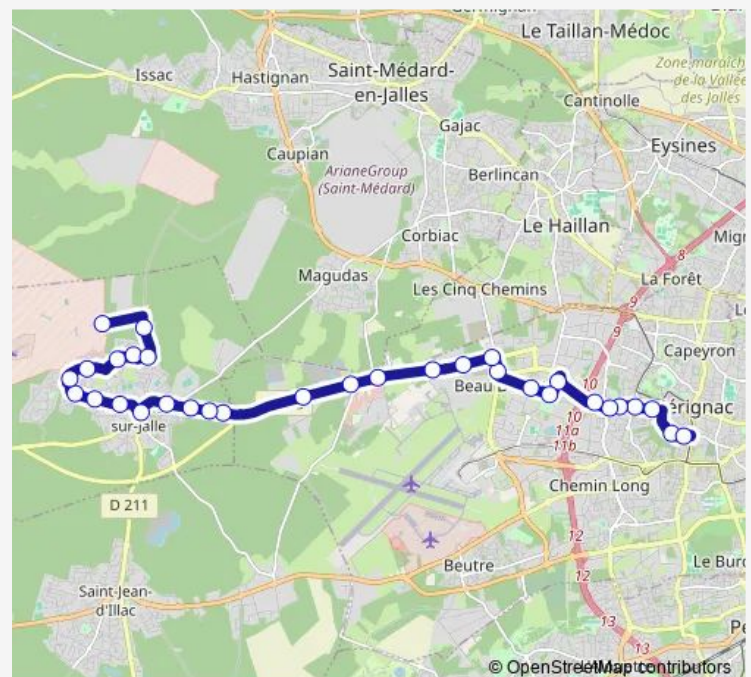

Maréchal Leclerc

Route schedule

Lycée Daguin — Souge

Monday 17:10-18:25

Tuesday 17:10-18:25

Wednesday 13:20

Thursday 17:10-18:25

Friday 17:10-18:25

Saturday —

Sunday —

Route info

Direction: Lycée Daguin

Stops: 32

Trip Duration: 0 hour 39 min

S56 — Scodi S56

Martignas Centre

Cerisiers

Souge

Direction

Souge — Lycée Daguin

31 stops

[Open route schedule](#)

Souge

Cerisiers

Route info

Direction: Souge

Stops: 31

Trip Duration: 0 hour 49 min

Perrin

Gouraud

Goillot

Jean Macé