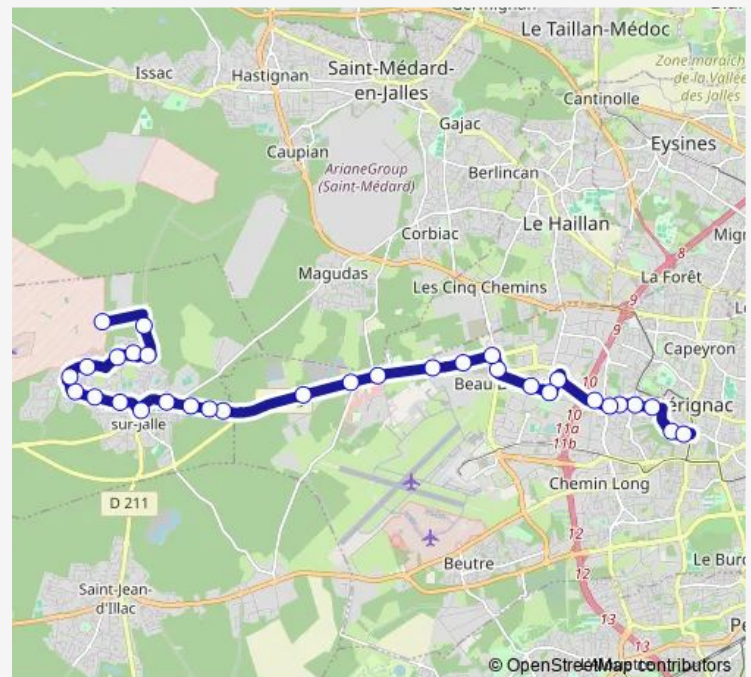

### Route schedule

Lycée Daguin — Souge

Monday 17:10-18:25

Tuesday 17:10-18:25

Wednesday 13:20

Thursday 17:10-18:25

Friday 17:10-18:25

Saturday —

### Route info

Direction: Lycée Daguin

Stops: 32

Trip Duration: 0 hour 39 min

S56 — Scodi S56

Martignas Centre

Les Ecoles

Verdun