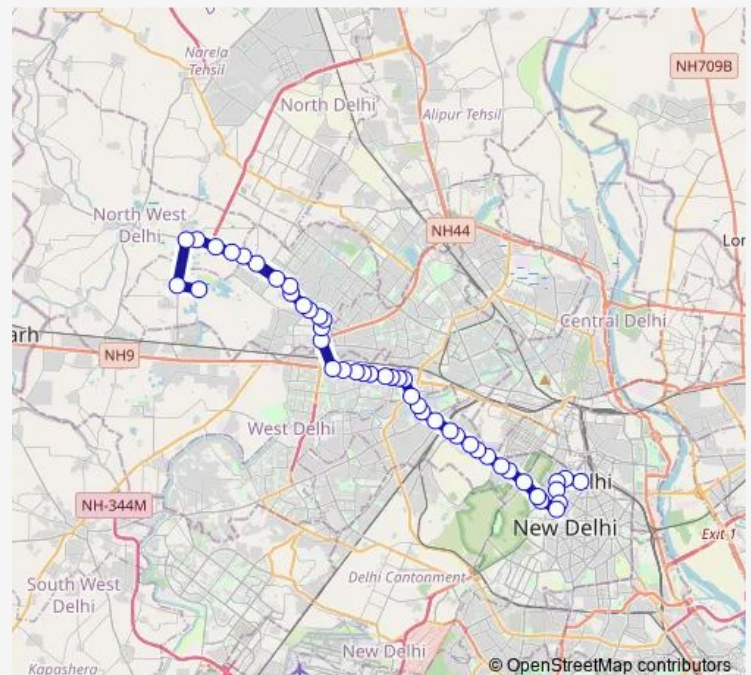

### Route schedule

Shivaji Stadium Terminal — Mubarakpur Dabas

Monday 11:45-14:40

Tuesday 11:45-14:40

Wednesday 11:45-14:40

Thursday 11:45-14:40

Friday 11:45-14:40

Saturday 11:45-14:40

### Route info

Direction: Shivaji Stadium Terminal

Stops: 46

Trip Duration: 2 hour 1 min

■ 991up

BusMaps

Shivaji Park

SPM College