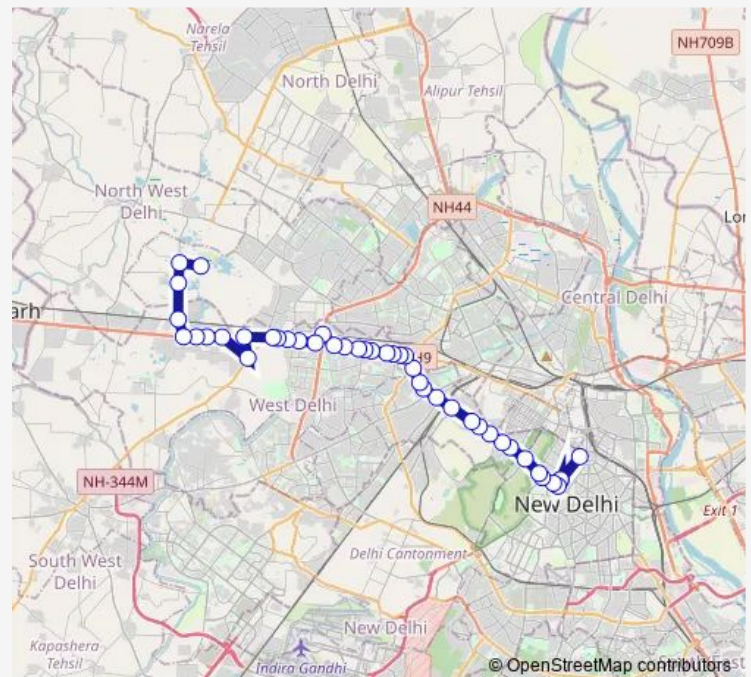

Maharaja Agrasen Hospital

Shivaji Park

SPM College

Route schedule

Shivaji Stadium Terminal — Mubarakpur Dabas

Monday 06:42-22:00

Tuesday 06:42-22:00

Wednesday 06:42-22:00

Thursday 06:42-22:00

Friday 06:42-22:00

Saturday 06:42-22:00

Sunday 06:42-22:00

Route info

Direction: Shivaji Stadium Terminal

Stops: 43

Trip Duration: 1 hour 49 min

■ 991up

BusMaps

Madipur Village

Madipur JJ Colony

Ordinance Depot

Avtar Enclave

Multan Nagar

Paschim Vihar Market