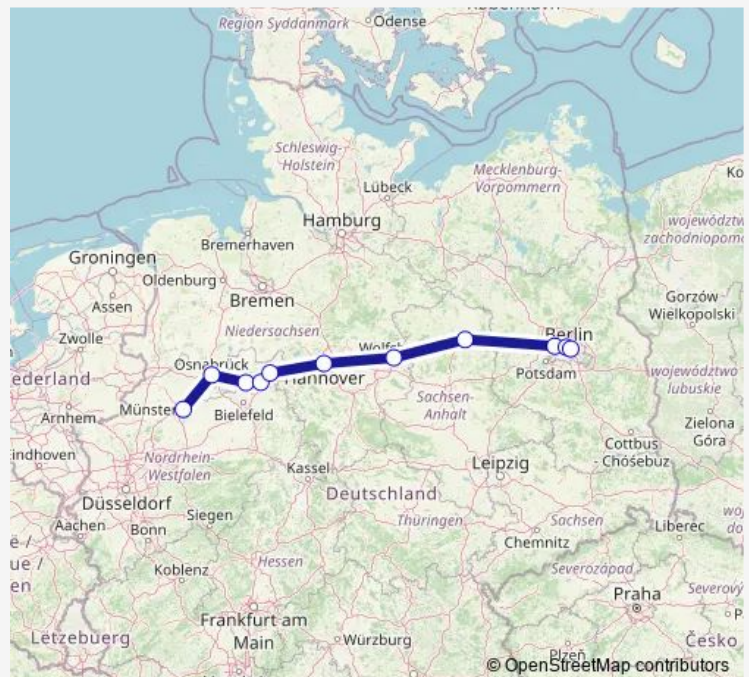

Rail IC 2241

[Go to website](#)

Direction

Münster(Westf)Hbf — Berlin Ostbahnhof

11 stops

[Open route schedule](#)

Münster(Westf)Hbf

Osnabrück Hbf

Bünde(Westf)

Bad Oeynhausen

Minden(Westf)

Hannover Hbf

Wolfsburg Hbf

Stendal

Berlin-Spandau

Berlin Hbf (tief)

Berlin Ostbahnhof

Route schedule

Münster(Westf)Hbf — Berlin Ostbahnhof

Monday 05:38

Tuesday 05:38

Wednesday 05:38

Thursday 05:38

Friday 05:38

Saturday 05:38

Sunday —

Route info

Direction: Münster(Westf)Hbf

Stops: 11

Trip Duration: 3 hour 56 min

■ IC 2241

IC 2241 Rail time schedules and route maps are available in an offline PDF at busmaps.com. Use the busmaps.com website to see live bus times, train schedule or subway schedule, and step-by-step directions for all public transit in Berlin