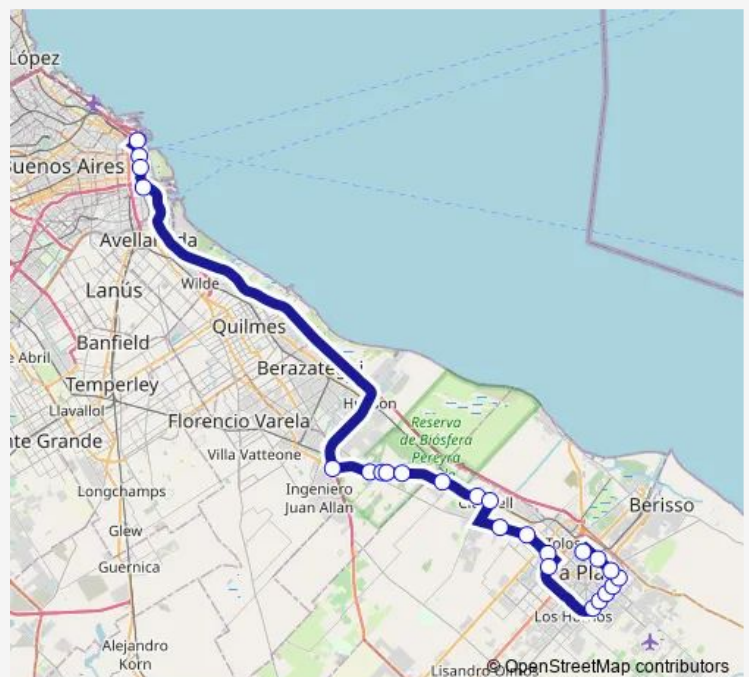

Avenida 72 Y Avenida 13

Avenida 72 Y Avenida 7

Avenida 1_Avenida 72

Route schedule

1580 Ramos Mejia Jose Maria DR. Av. — Terminal LA Plata Y Calle 41 Y 4

Monday 00:54-20:57

Tuesday 00:54-20:57

Wednesday 00:54-20:57

Thursday 00:54-20:57

Friday 00:54-20:57

Saturday 00:54-20:57

Sunday 00:54-20:57

Route info

Direction: 1580 Ramos Mejia Jose Maria DR. Av.

Stops: 24

Trip Duration: 2 hour 16 min

195D — Jnamba195

Avenida 1 Y AV. 66

Avenida 1 Y Calle 53

Terminal LA Plata Y Calle 41 Y 4

195D Bus time schedules and route maps are available in an offline PDF at busmaps.com. Use the busmaps.com website to see live bus times, train schedule or subway schedule, and step-by-step directions for all public transit in La Plata