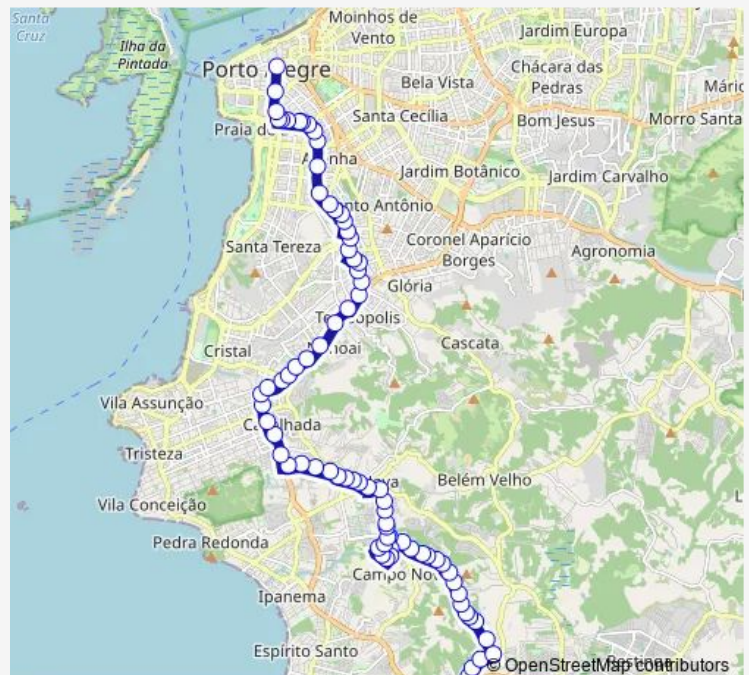

Thursday 06:30-20:20

Friday 06:30-20:20

Saturday 06:30-12:15

Sunday —

Route info

Direction: Gedeon Leite DF 624

Stops: 80

Trip Duration: 1 hour 0 min