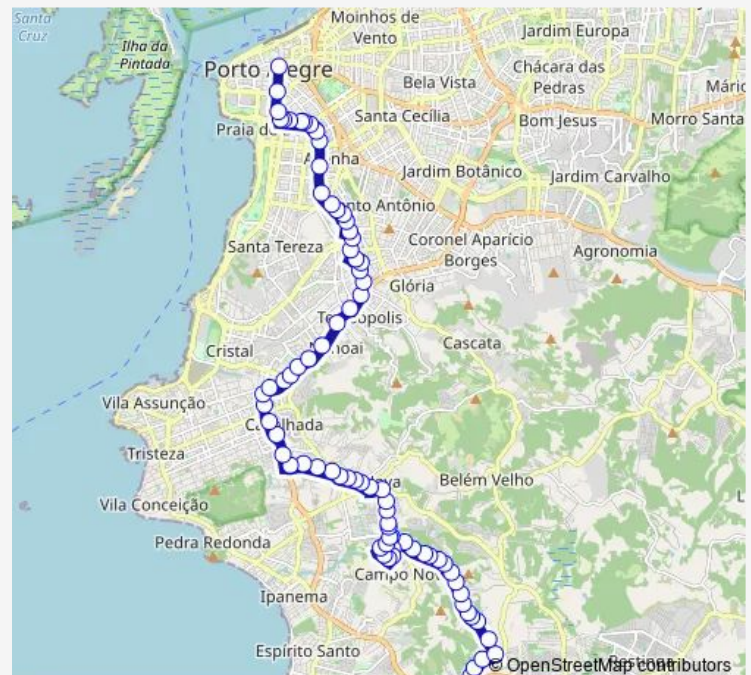

Thursday 06:30-20:20

Friday 06:30-20:20

Saturday 06:30-12:15

Sunday —

Route info

Direction: Gedeon Leite DF 624

Stops: 80

Trip Duration: 0 hour 55 min