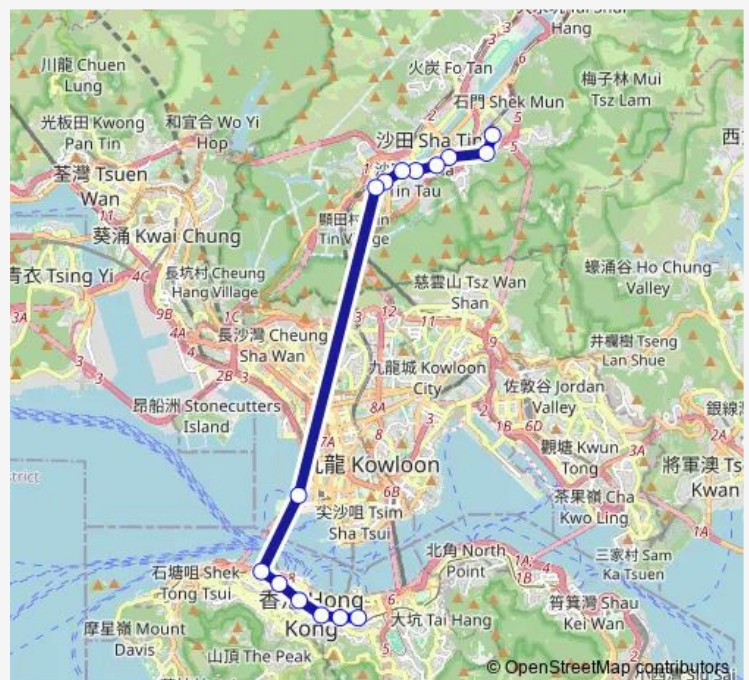

### Route info

Direction: [Ctb] Admiralty - MTR Exit D[[Kmb+Ctb] Admiralty (East) Terminus/<Br>Admiralty - MTR Exit D

Stops: 14

Trip Duration: 1 hour 8 min

[Ctb] Shing Chuen House Shui Chuen O Estate, POK  
Chuen Street[[Kmb+Ctb] Shing Chuen House/<Br>Shing  
Chuen House Shui Chuen O Estate, POK Chuen  
Street[[Kmb] Shing Chuen House][Lwb] Shing Chuen  
House