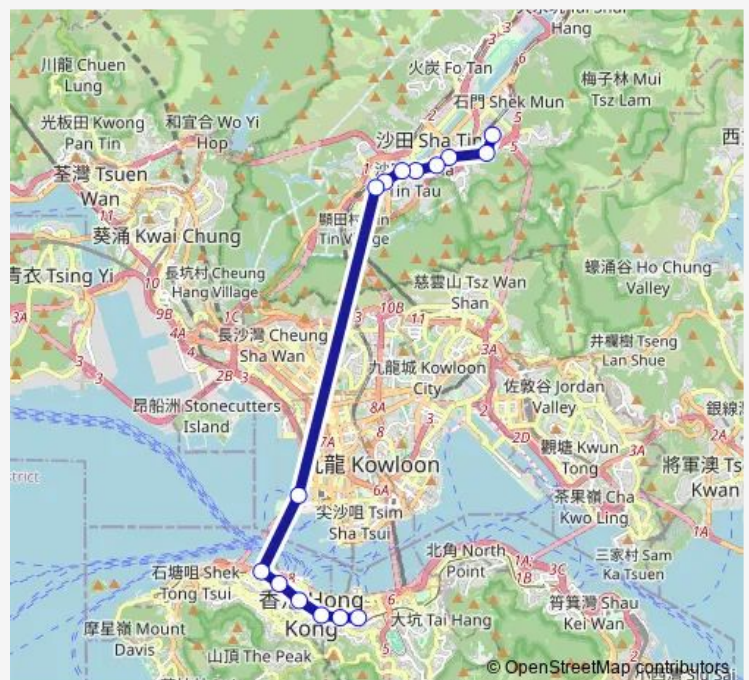

### Route info

Direction: [Ctb] Admiralty - MTR Exit D[[Kmb+Ctb] Admiralty (East) Terminus/<Br>Admiralty - MTR Exit D

Stops: 14

Trip Duration: 0 hour 59 min

[Ctb] Shing Chuen House Shui Chuen O Estate, POK  
Chuen Street[[Kmb+Ctb] Shing Chuen House/<Br>Shing  
Chuen House Shui Chuen O Estate, POK Chuen  
Street[[Kmb] Shing Chuen House][Lwb] Shing Chuen  
House