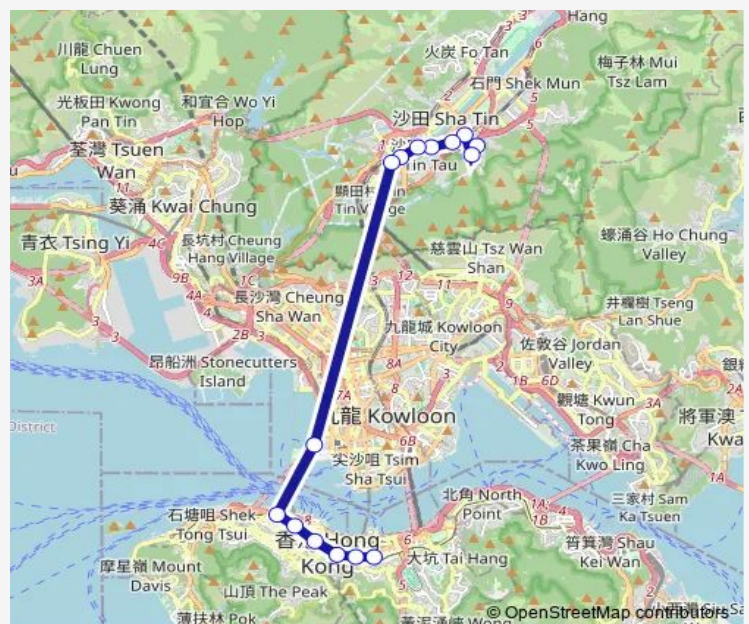

Monday 07:10-08:20

Tuesday 07:10-08:20

Wednesday 07:10-08:20

Thursday 07:10-08:20

Friday 07:10-08:20

Saturday —

Sunday —

Route info

Direction: [Ctb] Shui Chuen O Estate[[Kmb+Ctb] Shui Chuen O BUS Terminus/
Shui Chuen O Estate[[Kmb] Shui Chuen O B/T][Lwb] Shui Chuen O B/T

Stops: 15

Trip Duration: 0 hour 51 min

[Ctb] Western Harbour Crossing BUS-BUS Interchange[[Kmb+Ctb] Western Harbour Tunnel BBI/
Western Harbour Crossing BUS-BUS Interchange[[Kmb] Western Harbour Tunnel Bbi