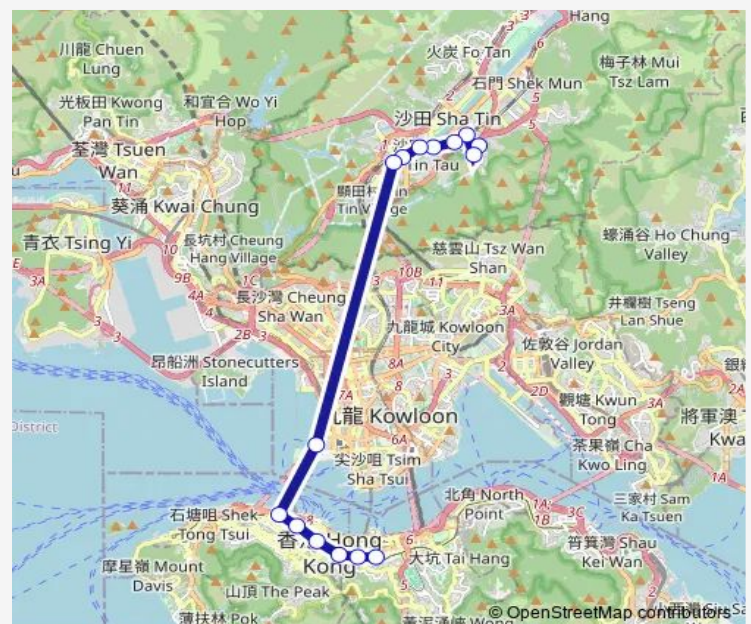

Monday 07:10-08:20

Tuesday 07:10-08:20

Wednesday 07:10-08:20

Thursday 07:10-08:20

Friday 07:10-08:20

Saturday —

Sunday —

Route info

Direction: [Ctb] Shui Chuen O Estate[[Kmb+Ctb] Shui Chuen O BUS Terminus/
Shui Chuen O Estate[[Kmb] Shui Chuen O B/T][Lwb] Shui Chuen O B/T

Stops: 15

Trip Duration: 0 hour 47 min

[Ctb] Western Harbour Crossing BUS-BUS Interchange[[Kmb+Ctb] Western Harbour Tunnel BBI/
Western Harbour Crossing BUS-BUS Interchange[[Kmb] Western Harbour Tunnel Bbi