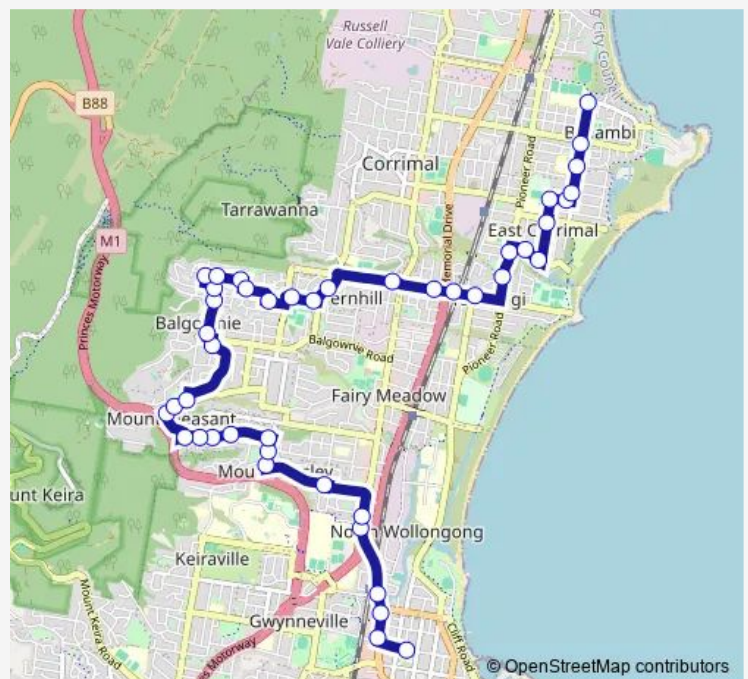

Monday 14:50

Tuesday 14:50

Wednesday 14:50

Thursday 14:50

Friday 14:50

Saturday —

Sunday —

Route info

Direction: Smith's Hill High School, Gipps St

Stops: 44

Trip Duration: 0 hour 37 min

S188 — Smiths Hill HS to Holy Spirit College

Chalmers St Before Duncan St

Brokers Rd Opp Frost St

Frost St Before Cole St

Frost St At Tucker Av

Duncan St At Tucker Av

Margaret St At Duncan St

Brian St Before Buckland St

Brian St Before Meadow St

Meadow St Opp Douglas Rd

Caldwell Av At Charles Rd

Towradgi Rd Before Dalton St

Aldridge Av Before Cawley St

Cawley St At Thalassa Av

Bellambi Public School, Cawley St

Cawley St Before Rothery St

Holy Spirit College, Cawley St

S188 School Bus time schedules and route maps are available in an offline PDF at busmaps.com. Use the busmaps.com website to see live bus times, train schedule or subway schedule, and step-by-step directions for all public transit in Wollongong