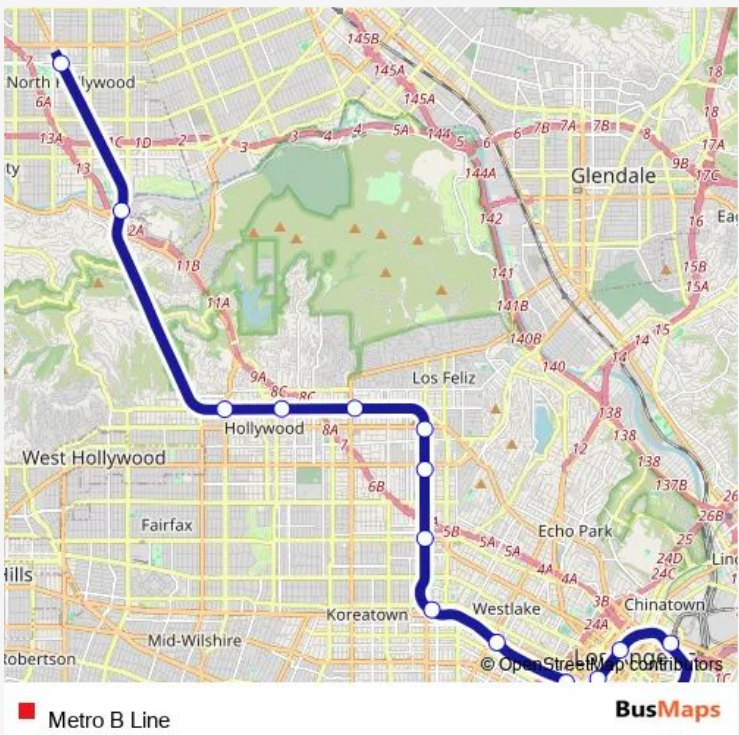

**Metro Metro B Line**

[Go to website](#)

**Direction**  
 North Hollywood Station — Union Station - Metro B & D Lines  
 14 stops  
[Open route schedule](#)

- North Hollywood Station
- Universal / Studio City Station
- Hollywood / Highland Station
- Hollywood / Vine Station
- Hollywood / Western Station
- Vermont / Sunset Station
- Vermont / Santa Monica Station
- Vermont / Beverly Station
- Wilshire / Vermont Station
- Westlake / Macarthur Park Station
- 7th Street / Metro Center Station - Metro B & D Lines
- Pershing Square Station
- Civic Center / Grand Park Station
- Union Station - Metro B & D Lines

**Route schedule**  
 North Hollywood Station — Union Station - Metro B & D Lines

Monday	04:32-00:08 <sup>+1</sup>
Tuesday	04:32-00:08 <sup>+1</sup>
Wednesday	04:32-00:08 <sup>+1</sup>
Thursday	04:32-00:08 <sup>+1</sup>
Friday	04:32-00:08 <sup>+1</sup>
Saturday	04:32-00:06 <sup>+1</sup>
Sunday	04:32-00:03 <sup>+1</sup>

**Route info**  
 Direction: North Hollywood Station  
 Stops: 14  
 Trip Duration: 0 hour 34 min

Westlake / Macarthur Park Station

Wilshire / Vermont Station

Vermont / Beverly Station

Vermont / Santa Monica Station

Vermont / Sunset Station

Hollywood / Western Station

Hollywood / Vine Station

Hollywood / Highland Station