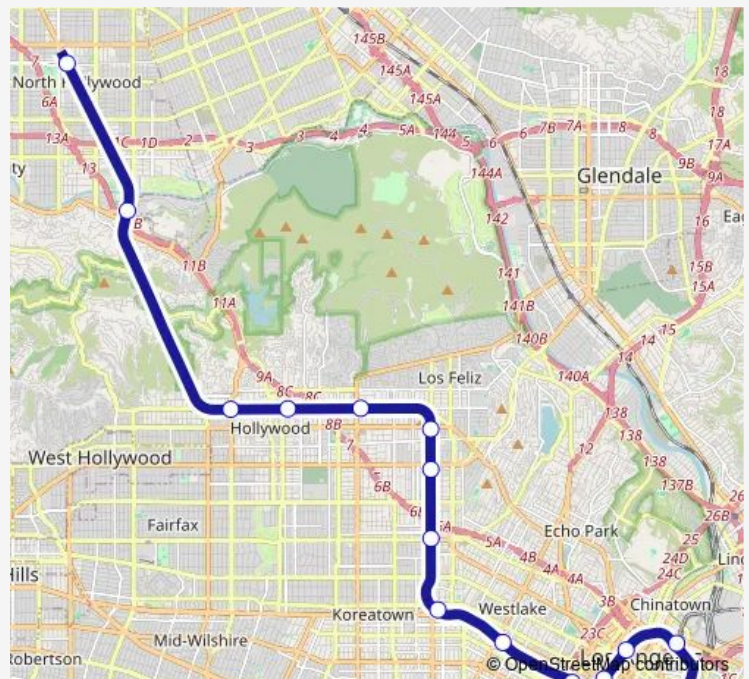

Hollywood / Highland Station

Hollywood / Vine Station

Hollywood / Western Station

Vermont / Sunset Station

Vermont / Santa Monica Station

Vermont / Beverly Station

Wilshire / Vermont Station

Westlake / Macarthur Park Station

7th Street / Metro Center Station - Metro B & D Lines

Pershing Square Station

Civic Center / Grand Park Station

Union Station - Metro B & D Lines

Route schedule

North Hollywood Station — Union Station - Metro B & D Lines

Direction: North Hollywood Station

Stops: 14

Trip Duration: 0 hour 34 min

Metro B Line

Direction

Union Station - Metro B & D Lines — North Hollywood Station

14 stops

[Open route schedule](#)

Vermont / Beverly Station

Vermont / Santa Monica Station

Vermont / Sunset Station

Hollywood / Western Station

Hollywood / Vine Station

Hollywood / Highland Station

Universal / Studio City Station

North Hollywood Station