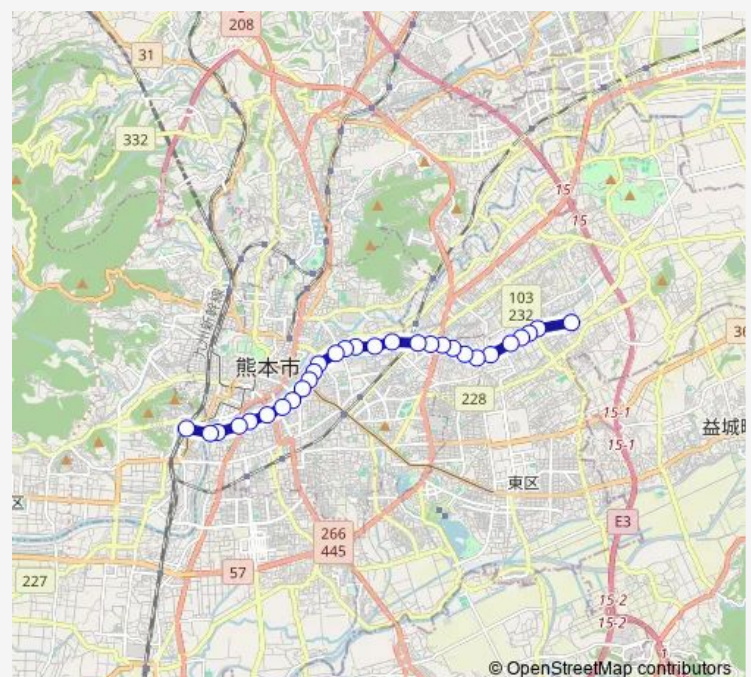

Thursday 06:59-17:05

Friday 06:59-17:05

Saturday 08:10-17:25

Sunday 08:30-17:20

Route info

Direction: 長嶺小学校前

Stops: 29

Trip Duration: 0 hour 51 min