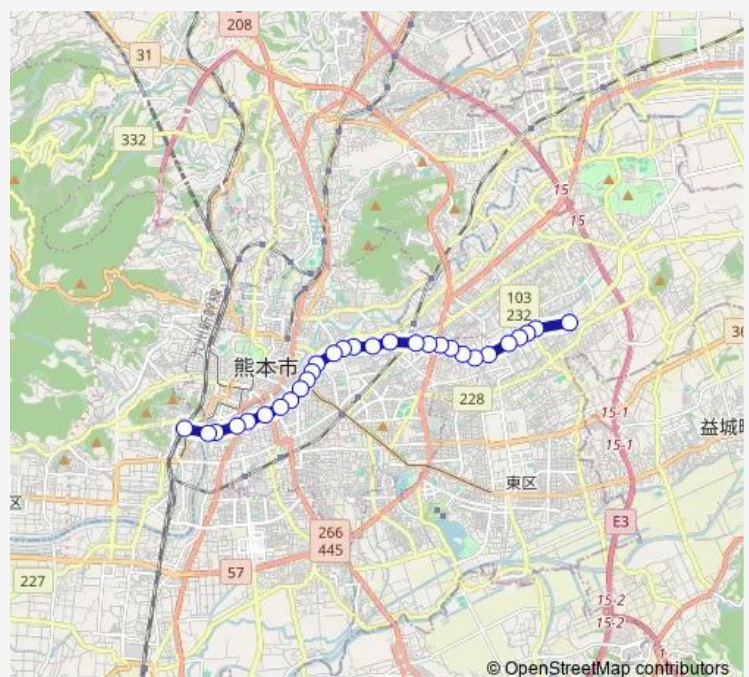

Thursday 06:59-17:05

Friday 06:59-17:05

Saturday 08:10-17:25

Sunday 08:30-17:20

Route info

Direction: 長嶺小学校前

Stops: 29

Trip Duration: 0 hour 41 min