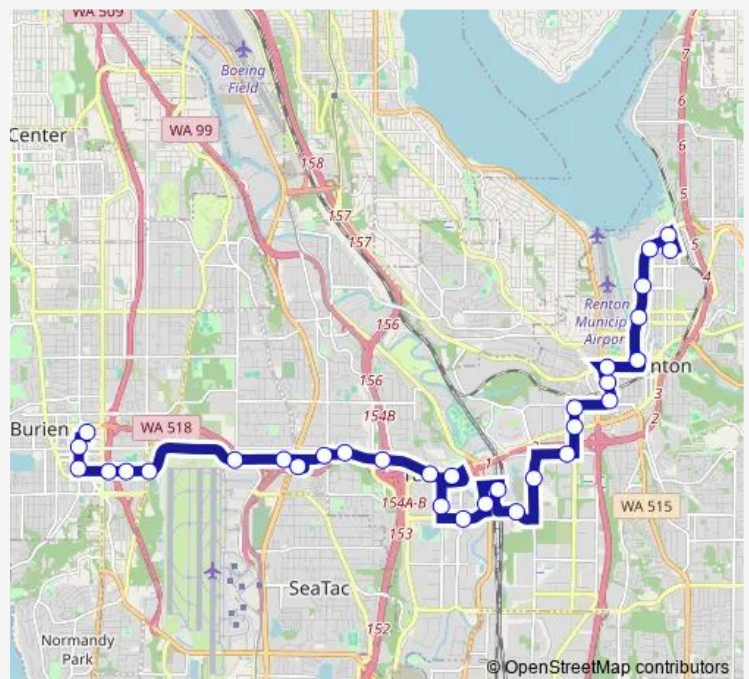

Southcenter Blvd & 65th Ave S

Southcenter Blvd & 62nd Ave S

Southcenter Blvd & 52nd Ave S

Southcenter Blvd & Park Place

Route schedule

N 10th St & Park Ave N — Burien Transit Center - Bay 4

Monday 05:23-00:01⁺¹

Tuesday 05:23-00:01⁺¹

Wednesday —

Thursday 05:23-00:01⁺¹

Friday 05:23-00:01⁺¹

Saturday 05:59-00:01⁺¹

Sunday 06:00-00:02⁺¹

Route info

Direction: N 10th St & Park Ave N

Stops: 31

Trip Duration: 0 hour 50 min

■ F Line — F-Line Rapid Ride

Southcenter Blvd & 42nd Ave S

Tukwila International Blvd Station - Bay 3

S 154th St & 32nd Ave S

S 154th Ln & 24th Ave S

S 156th St & Des Moines Memorial Dr S

S 156th St & 2nd Ave S

SW 156th St & 2nd Ave Sw

4th Ave SW & SW 156th St

4th Ave SW & SW 152nd St

Burien Transit Center - Bay 4

Direction

Burien Transit Center - Bay 6 — N 10th St & Garden Ave N

32 stops