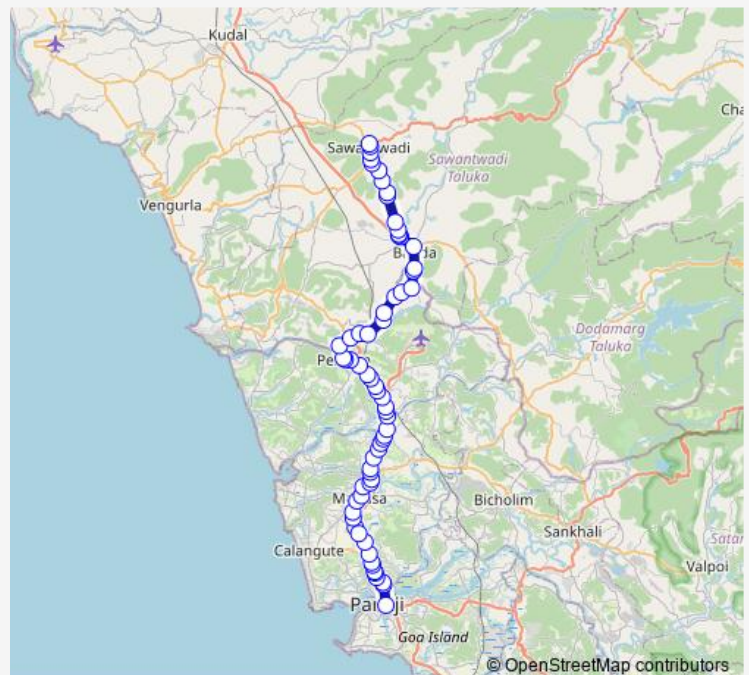

Thursday 18:30

Friday 18:30

Saturday 18:30

Sunday 18:30

Route info

Direction: Panaji KTC Bus Stand

Stops: 65

Trip Duration: 2 hour 0 min