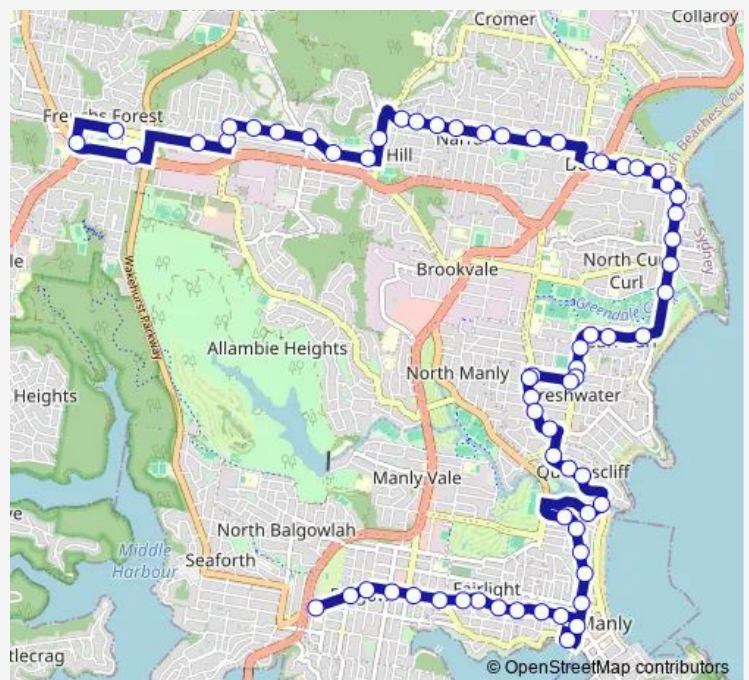

Tristram Rd At Boyer Rd

Beacon Hill Public School, Tristram Rd

Willandra Rd At Egan Pl

Mcintosh Rd At Cousins Rd

Mcintosh Rd After Careden Av

Mcintosh Rd Opp Loch Etive Pl

Mcintosh Rd Opp Edward St

Narraweena Public School, Mcintosh Rd

Mcintosh Rd Opp Mundara Pl

Mcintosh Rd At Victor Rd

Mcintosh Rd At Vale Av

St Davids Av At Pittwater Rd

Route schedule

The Forest High School, Frenchs Forest Rd, Stand B — Sydney Rd At Coral St

Monday	15:11-15:15
Tuesday	15:11-15:15
Wednesday	15:11-15:15
Thursday	15:11-15:15
Friday	15:11-15:15
Saturday	—
Sunday	—

Route info

Direction: The Forest High School, Frenchs Forest Rd, Stand B

Stops: 67

Trip Duration: 1 hour 1 min

739n — Forest High School to Seaforth

Howard Av After Pittwater Rd

Walter Gors Park, Howard Av

Howard Av At Avon Rd

Howard Av At Clyde Rd

Oaks Av Before The Strand

The Strand At Pacific Pde

Griffin Rd After Boronia St

Griffin Rd At Tasman St

Griffin Rd At Pitt Rd

Griffin Rd After Abbott Rd

Adams St At Farnell St