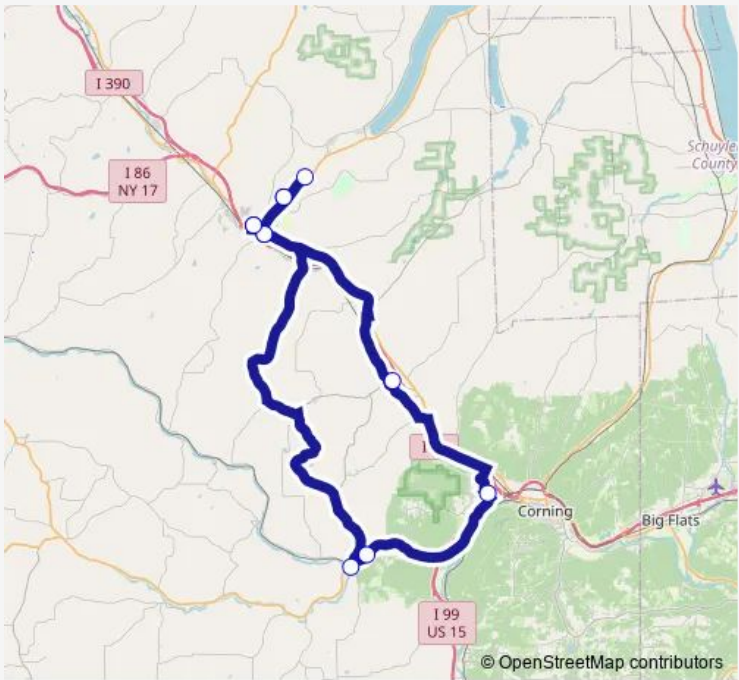

[Go to website](#)

**Direction**  
 Ira Davenport Memorial Hospital, Bath — Arc of Steuben, Bath

11 stops

[Open route schedule](#)

- Ira Davenport Memorial Hospital, Bath
- Arc of Steuben, Bath
- Dana Lyons Middle School, Bath
- Liberty Square, Bath
- Route 125 and Route 333, Campbell
- Walmart, Gang Mills (Rear Entrance)
- Acorn Mart, Addison
- Dollar Store, Addison
- Liberty Square, Bath
- Dana Lyons Middle School, Bath
- Arc of Steuben, Bath

**Route schedule**  
 Ira Davenport Memorial Hospital, Bath — Arc of Steuben, Bath

Monday	14:00
Tuesday	14:00
Wednesday	14:00
Thursday	14:00
Friday	14:00
Saturday	—
Sunday	—

**Route info**

Direction: Ira Davenport Memorial Hospital, Bath

Stops: 11

Trip Duration: 2 hour 45 min

■ Addison/Bath

**Direction**

Arc of Steuben, Bath — Ira Davenport Memorial Hospital, Bath

11 stops

[Open route schedule](#)

Arc of Steuben, Bath

Friday 06:05

Saturday —

Sunday —

**Route info**

Direction: Arc of Steuben, Bath

Stops: 11

Trip Duration: 2 hour 45 min

Addison/Bath Bus time schedules and route maps are available in an offline PDF at [busmaps.com](http://busmaps.com). Use the [busmaps.com](http://busmaps.com) website to see live bus times, train schedule or subway schedule, and step-by-step directions for all public transit in Bath