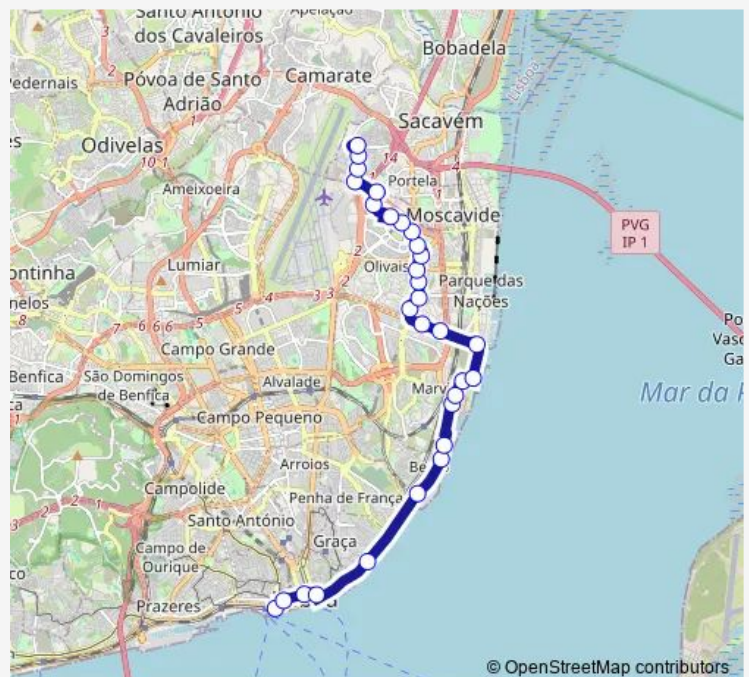

Thursday 06:15-20:45

Friday 06:15-20:45

Saturday —

Sunday —

Route info

Direction: Cais Sodré

Stops: 30

Trip Duration: 0 hour 46 min

Route info

Direction: Prior Velho

Stops: 30

Trip Duration: 0 hour 54 min

Estação Sta. Apolónia

Sul e Sueste

Pç. Comércio

Corpo Santo