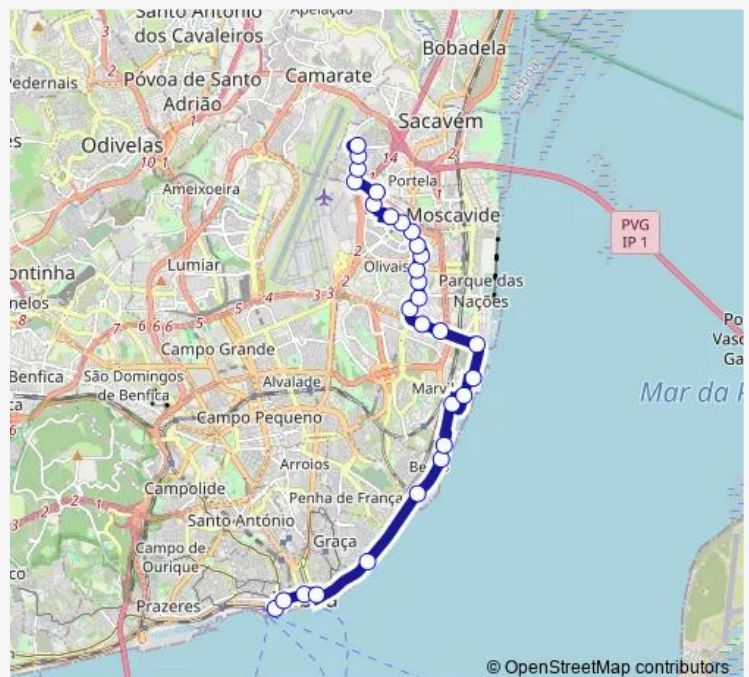

Thursday 06:15-20:45

Friday 06:15-20:45

Saturday —

Sunday —

Route info

Direction: Cais Sodré

Stops: 30

Trip Duration: 0 hour 42 min

Route info

Direction: Prior Velho

Stops: 30

Trip Duration: 0 hour 43 min

Estação Sta. Apolónia

Sul e Sueste

Pç. Comércio

Corpo Santo