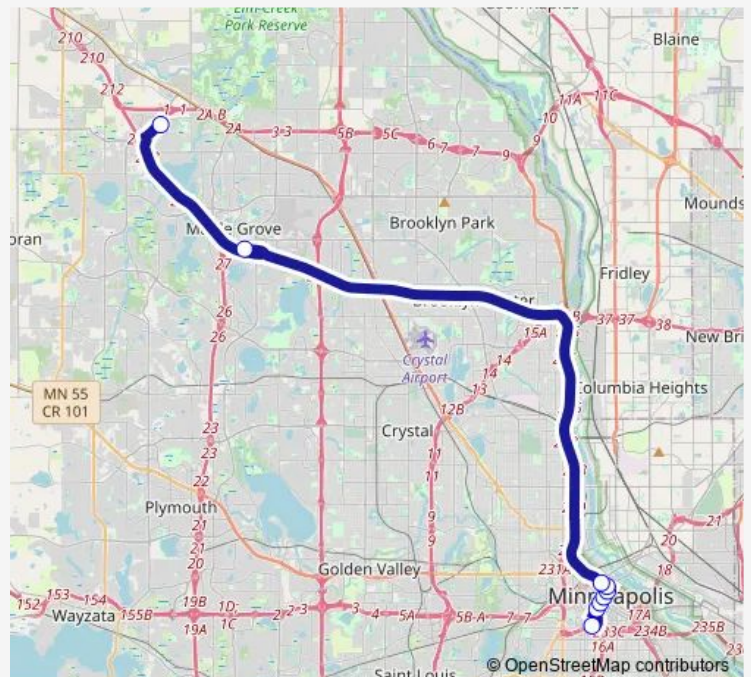

2nd Ave S & 8th St - Stop Group H

2nd Ave S & 6th St - Stop Group H

2nd Ave S & 4th St - Stop Group H

3rd St S & Marquette Ave S

3rd St S & Hennepin Ave

Maple Grove P&R & Transit Station

Parkway Station & P&R

Route schedule

16th St & 1st Ave / 3rd Ave S — Parkway Station & P&R

Monday 05:48-18:34

Tuesday 05:48-18:34

Wednesday 05:48-18:34

Thursday 05:48-18:34

Friday 05:48-18:34

Saturday —

Sunday —

Route info

Direction: 16th St & 1st Ave / 3rd Ave S

Stops: 9

Trip Duration: 0 hour 39 min

781

Direction

Maple Grove P&R & Transit Station — 16th St & 1st Ave / 3rd Ave S

16th St & 1st Ave / 3rd Ave S

Route schedule

Maple Grove P&R & Transit Station — 16th St & 1st Ave / 3rd Ave S

Monday 05:05-17:43

Tuesday 05:05-17:43

Wednesday 05:05-17:43

Thursday 05:05-17:43

Friday 05:05-17:43