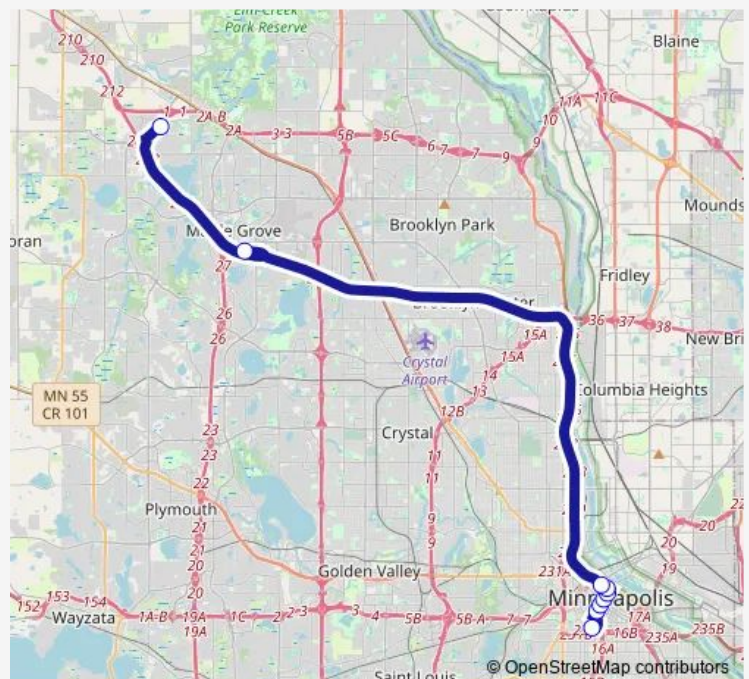

2nd Ave S & 8th St - Stop Group H

2nd Ave S & 6th St - Stop Group H

2nd Ave S & 4th St - Stop Group H

3rd St S & Marquette Ave S

3rd St S & Hennepin Ave

Maple Grove P&R & Transit Station

Parkway Station & P&R

Route schedule

16th St & 1st Ave / 3rd Ave S — Parkway Station & P&R

Monday 05:48-18:34

Tuesday 05:48-18:34

Wednesday 05:48-18:34

Thursday 05:48-18:34

Friday 05:48-18:34

Saturday —

Sunday —

Route info

Direction: 16th St & 1st Ave / 3rd Ave S

Stops: 9

Trip Duration: 0 hour 39 min

781

Direction

Maple Grove P&R & Transit Station — 16th St & 1st Ave / 3rd Ave S

16th St & 1st Ave / 3rd Ave S

Route schedule

Maple Grove P&R & Transit Station — 16th St & 1st Ave / 3rd Ave S

Monday 05:05-17:43

Tuesday 05:05-17:43

Wednesday 05:05-17:43

Thursday 05:05-17:43

Friday 05:05-17:43