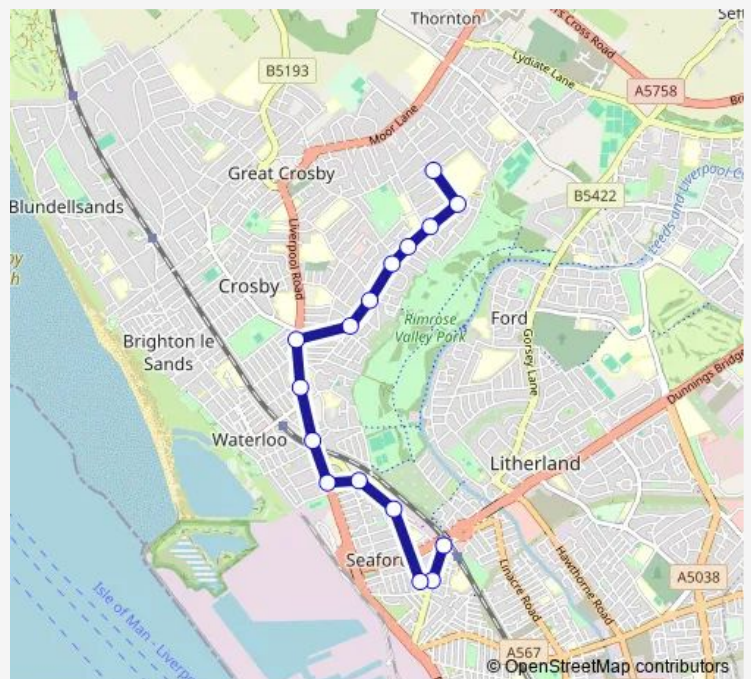

## Bus 781 Seaforth Road / Seaforth Station - Chesterfield Road / Lupton Drive

[Go to website](#)

### Direction

Seaforth Station — Lupton Drive

16 stops

[Open route schedule](#)

- Seaforth Station
- Lime Grove
- Woolfall Terrace
- Claremont Road
- Dewlands Road
- Marlborough Road
- Bramhall Road
- Handfield Road
- Sycamore Road
- Kingsway
- Endbutt Lane
- Brownmoor Park
- Sharples Crescent
- Windle Avenue
- Chesterfield Road
- Lupton Drive

### Route schedule

Seaforth Station — Lupton Drive

Monday	07:51
Tuesday	07:51
Wednesday	07:51
Thursday	07:51
Friday	07:51
Saturday	—
Sunday	—

### Route info

Direction: Seaforth Station

Stops: 16

Trip Duration: 0 hour 20 min

781 — Seaforth Road / Seaforth Station - Chesterfield Road / Lupton Drive

781 Bus time schedules and route maps are available in an offline PDF at [busmaps.com](https://busmaps.com). Use the [busmaps.com](https://busmaps.com) website to see live bus times, train schedule or subway schedule, and step-by-step directions for all public transit in Thornton