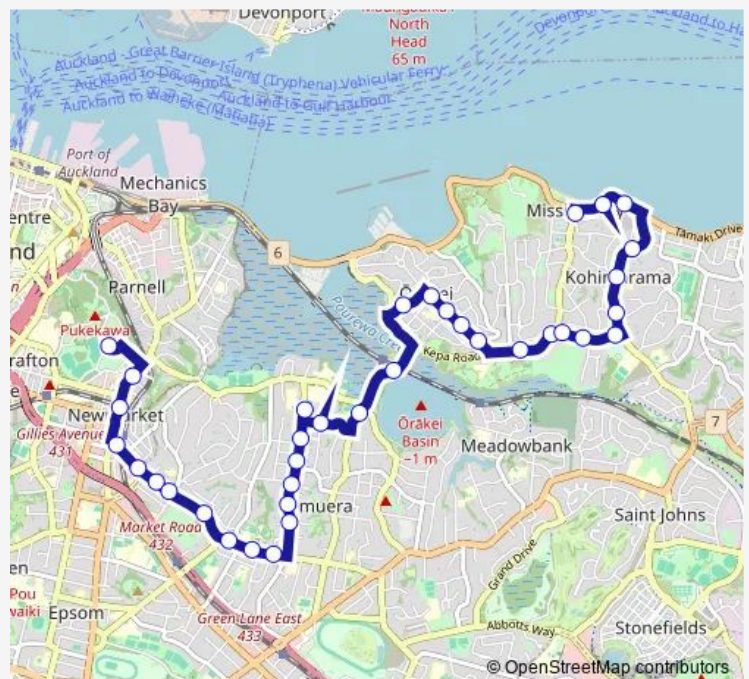

Thursday 06:00-21:00

Friday 06:00-21:00

Saturday 06:00-21:00

Sunday 06:00-21:00

Route info

Direction: Stop D Mission Bay

Stops: 34

Trip Duration: 0 hour 48 min

781

BusMaps

Chatfield Place

Waiata Avenue

Remuera Shopping Centre

King's School

Market Road

Ohinerau/Mount Hobson

Pere Street

St Marks Road

St Marks Church

Stop E Newmarket Station

Olympic Pool

Parnell Library

Auckland Museum

Direction

Wednesday 06:30-21:30

Thursday 06:30-21:30

Friday 06:30-21:30

Saturday 06:30-21:30

Sunday 06:30-21:30

Route info

Direction: Auckland Museum

Stops: 36