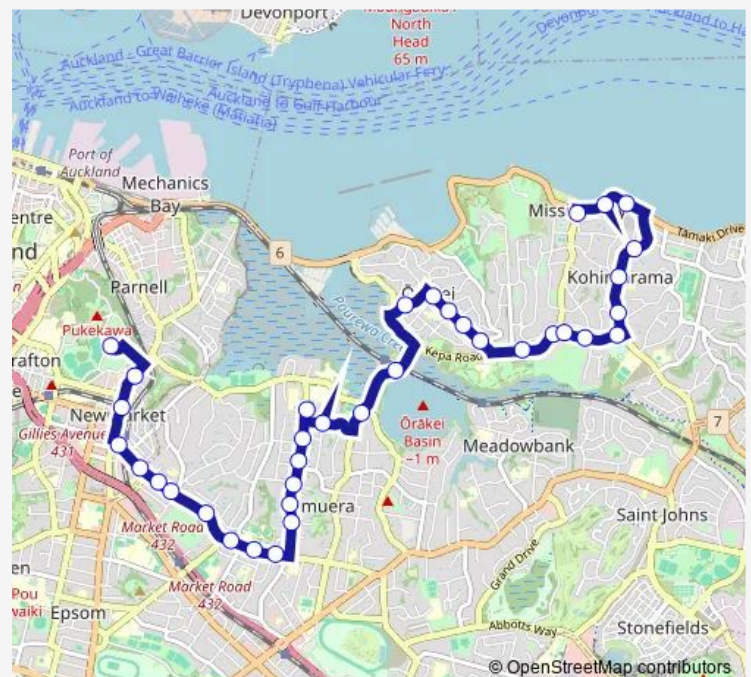

Thursday 06:00-21:00

Friday 06:00-21:00

Saturday 06:00-21:00

Sunday 06:00-21:00

Route info

Direction: Stop D Mission Bay

Stops: 34

Trip Duration: 0 hour 45 min

781

BusMaps

Chatfield Place

Waiata Avenue

Remuera Shopping Centre

King's School

Market Road

Ohinerau/Mount Hobson

Pere Street

St Marks Road

St Marks Church

Stop E Newmarket Station

Olympic Pool

Parnell Library

Auckland Museum

Direction

Wednesday 06:30-21:30

Thursday 06:30-21:30

Friday 06:30-21:30

Saturday 06:30-21:30

Sunday 06:30-21:30

Route info

Direction: Auckland Museum

Stops: 36