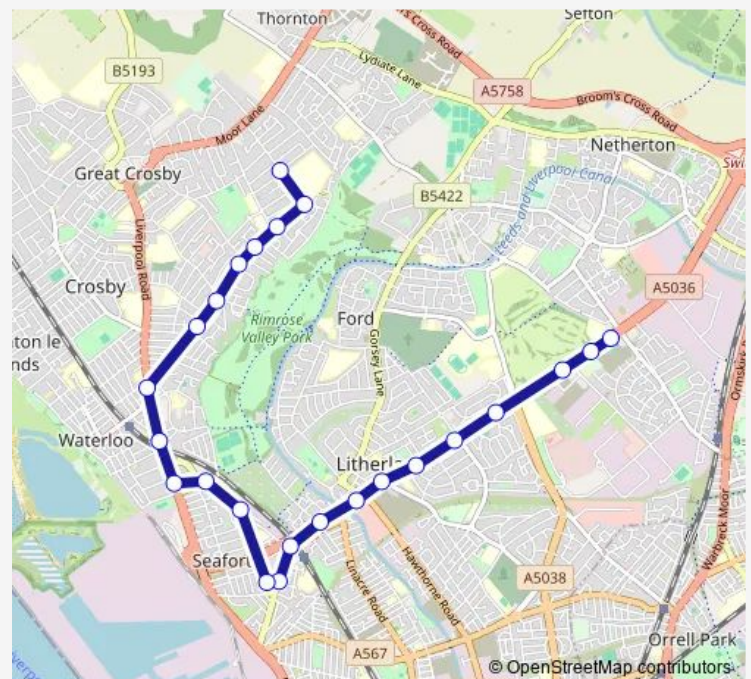

Atlantic Park

Netherton Way

Kirkstone Road South

St Philips Avenue

Orrell Road

Hawthorne Road

Bridge Road

Seaforth Station

Lime Grove

Woolfall Terrace

Claremont Road

Dewlands Road

Marlborough Road

Bramhall Road

Handfield Road

Kingsway

Thursday 07:40

Friday 07:40

Saturday —

Sunday —

Route info

Direction: Park Lane

Stops: 24

Trip Duration: 0 hour 30 min

781 — Seaforth - Chesterfield Sch

Windle Avenue

Chesterfield Road

Lupton Drive

Direction

Lyndhurst Road — Park Lane West

23 stops

[Open route schedule](#)