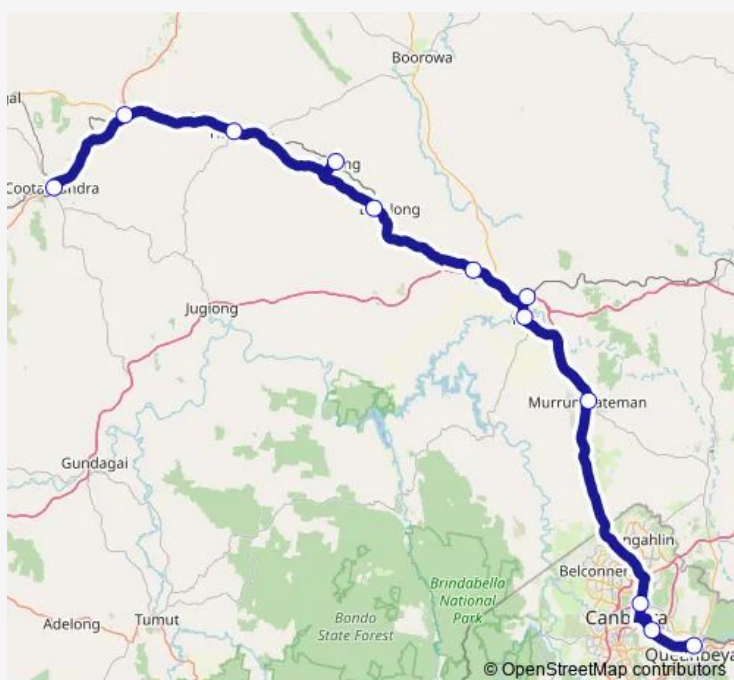

Regional Coach Service 781 Queanbeyan to Cootamundra

[Go to website](#)

Direction

Queanbeyan Station, Coach Stop — Cootamundra Station, Coach Bay 5

12 stops

[Open route schedule](#)

- Queanbeyan Station, Coach Stop
- Canberra Station, Coach Stop
- Alinga St After Marcus Clarke St
- Barton Hwy Opp Jones Park Rest Area
- Banjo Patterson Park, Rossi St
- Yass Junction, Coach Stop
- Bowning St At Playfair St
- Motel Royal Tara, Stephens St
- Bent St At McMahon St
- Albury St At East St
- Mackay Park, Victoria St
- Cootamundra Station, Coach Bay 5

Route schedule

Queanbeyan Station, Coach Stop — Cootamundra Station, Coach Bay 5

Monday	09:05
Tuesday	09:05
Wednesday	09:05
Thursday	09:05
Friday	09:05
Saturday	09:05
Sunday	09:05

Route info

Direction: Queanbeyan Station, Coach Stop

Stops: 12

Trip Duration: 3 hour 17 min

781 — Queanbeyan to Cootamundra

781 Regional Coach Service time schedules and route maps are available in an offline PDF at busmaps.com. Use the busmaps.com website to see live bus times, train schedule or subway schedule, and step-by-step directions for all public transit in Canberra

The schedule is provided in the local timezone. Times with "(+1)" indicate departures on the next day.

PDF file created on 2025-01-16

2024 BusMaps.com - All Rights Reserved