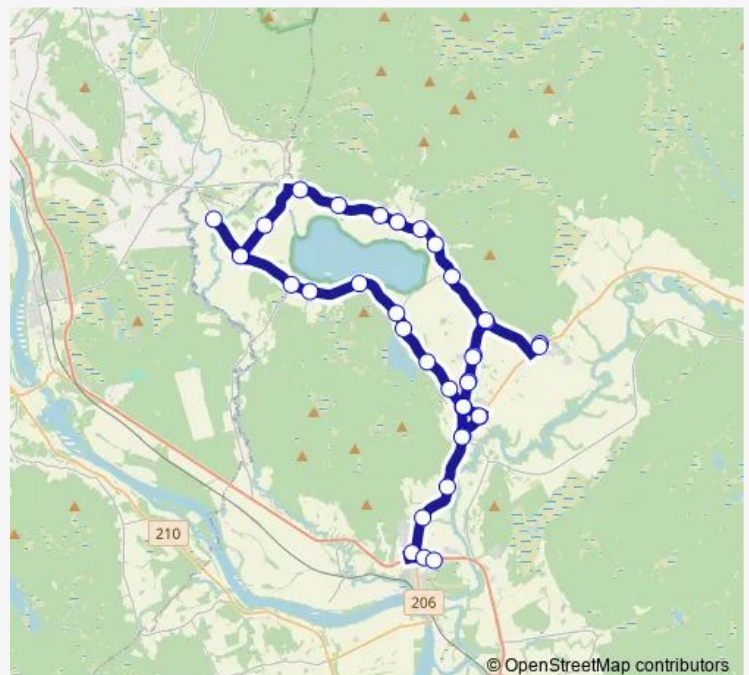

Vestre Gjesåsveg 137

Karlottkrysset

Holm

Route schedule

Smørbøl — Åsnes ungdomsskole

Monday 07:30

Tuesday 07:30

Wednesday 07:30

Thursday 07:30

Friday 07:30

Saturday —

Sunday —

Route info

Direction: Smørbøl

Stops: 39

Trip Duration: 0 hour 52 min