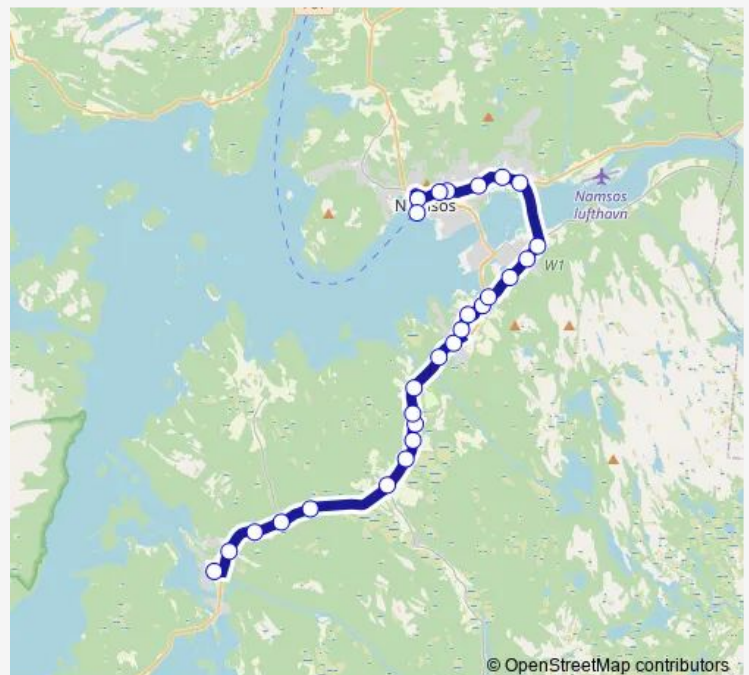

Regional Bus Service 781 Namsos - Bangsund

[Go to website](#)

Direction

Ner-Bangsund — Kattmarka

28 stops

[Open route schedule](#)

Ner-Bangsund

Bangsund skole

Bangsund vegdele

Bogna bru nordre

Bangsund vegdele

Gravgården

Kvernhusdalen

Selnes vegdele

Pettermoen

Klinga vegdele

Myrvang

Mastin

Grønlihøgda

Sævik søndre

Sævik nordre

Storvikmyra

Spillumshøgda

Spillum vegdele

Skogmohøgda

Spillumstranda

Industrivegen

Route schedule

Ner-Bangsund — Kattmarka

Monday	07:15
Tuesday	07:15
Wednesday	07:15
Thursday	07:15
Friday	07:15
Saturday	—
Sunday	—

Route info

Direction: Ner-Bangsund

Stops: 28

Trip Duration: 0 hour 40 min

■ 781 — Namsos - Bangsund

BusMaps