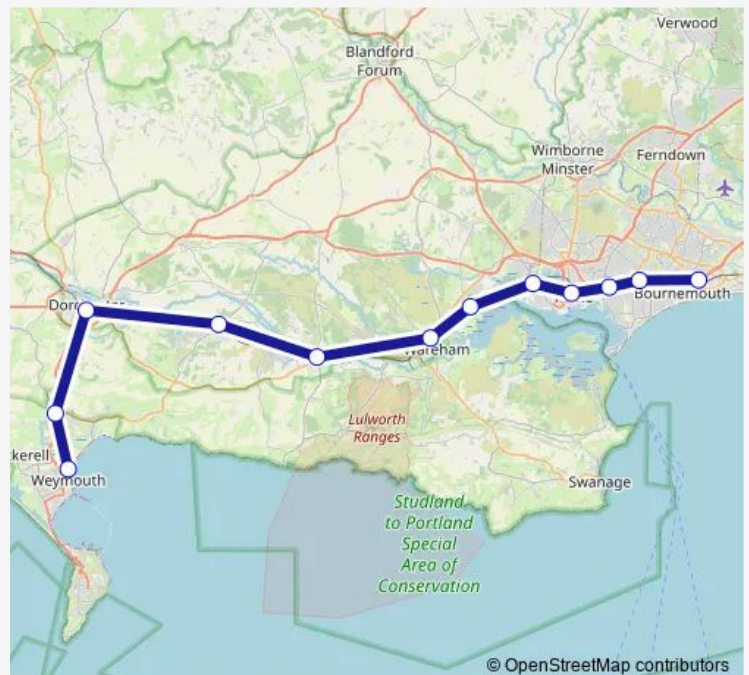

Rail Sw:Bmh->Wey SW train service from BMH to Wey

[Go to website](#)

Direction

Bournemouth — Weymouth

12 stops

[Open route schedule](#)

Bournemouth

Branksome

Parkstone (Dorset)

Poole

Hamworthy

Holton Heath

Wareham

Wool

Moreton (Dorset)

Dorchester South

Friday 06:11-22:23

Saturday 06:11

Sunday 07:58-23:05

Route info

Direction: Bournemouth

Stops: 12

Trip Duration: 0 hour 56 min

■ Sw:Bmh->Wey — SW train service from BMH to Wey