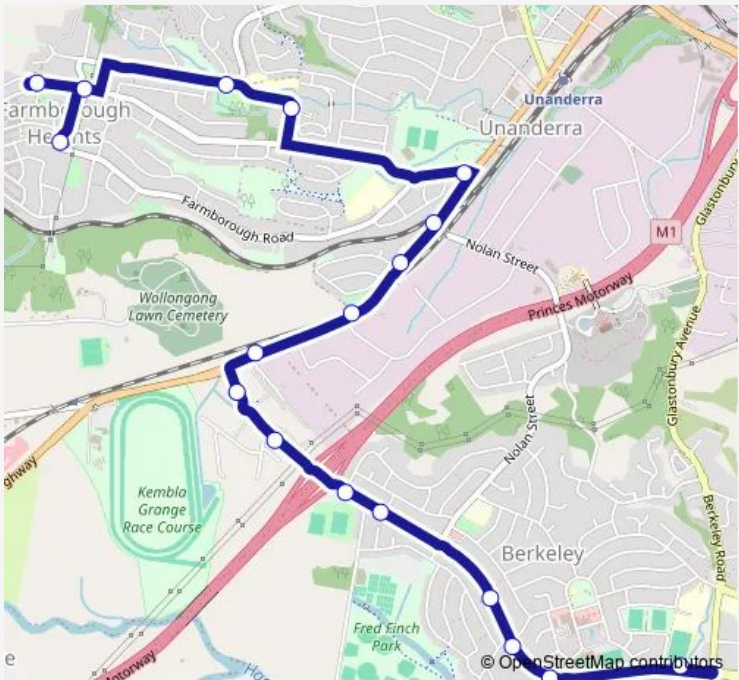

School Bus S133 Illawarra Sports HS to Gerard Ave at Carlon Cr

[Go to website](#)

Direction
 Illawarra Sports High School, Northcliffe Dr — Gerard Av At Farmborough Rd
 18 stops
[Open route schedule](#)

- Illawarra Sports High School, Northcliffe Dr
- Northcliffe Dr After Holborn St
- Northcliffe Dr Before Sussex St
- 237 Northcliff Dr
- Northcliffe Dr Opp Northumberland St
- Northcliffe Dr Opp Nottingham St
- Northcliffe Dr Before Pharlap Av
- Northcliffe Dr Before Princes Hwy
- Princes Hwy Opp Canterbury Rd
- Princes Hwy Opp Orangegrove Av
- Princes Hwy Before Orana Pde
- Princes Hwy Opp Nolan St
- Farmborough Rd At Princes Hwy
- Farmborough Aged Care Centre, Waples Rd
- Waples Rd Opp Murrogun Cres
- Panorama Dr At Gerard Av
- Panorama Dr After Lyrebird Way
- Gerard Av At Farmborough Rd

Route schedule
 Illawarra Sports High School, Northcliffe Dr — Gerard Av At Farmborough Rd

Monday	14:50
Tuesday	14:50
Wednesday	14:10
Thursday	14:50
Friday	14:50
Saturday	—
Sunday	—

Route info
 Direction: Illawarra Sports High School, Northcliffe Dr
 Stops: 18
 Trip Duration: 0 hour 15 min

Direction

Gerard Av At Carlon Cres — Illawarra Sports High School, Northcliffe Dr

19 stops

[Open route schedule](#)

Gerard Av At Carlon Cres

Panorama Dr After Lyrebird Way

Panorama Dr After Gerard Av

Waples Rd After Murrogun Cres