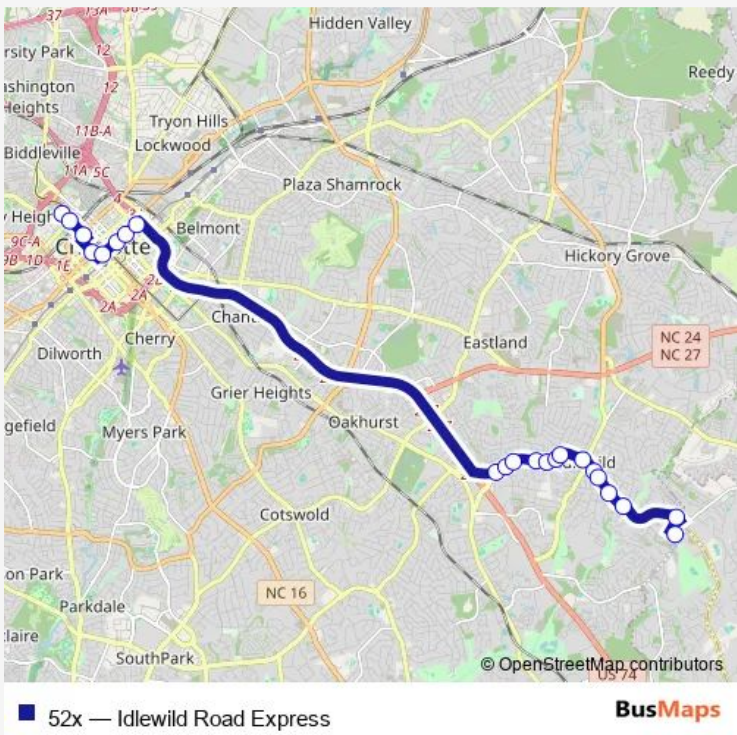

# Bus 52x Idlewild Road Express

[Go to website](#)

**Direction**  
 Johnson & Wales Way & 4th St — Mintworth Ave & Margaret Wallace Rd

22 stops

[Open route schedule](#)

- Johnson & Wales Way & 4th St
- 4th St & Cedar St
- 4th St & Mint St
- 3rd St & Tryon St
- College St & 4th St
- College St & 6th St
- College St & 8th St
- College St & 11th St
- Idlewild Rd & Cedars East Ct
- Idlewild Rd & Dion Ave
- Idlewild Rd & Cedarwild Rd
- Idlewild Rd & Boston Ave
- Idlewild Rd & Ivydale Dr
- Idlewild Rd & Lynfield Dr
- Idlewild Rd & Highbrook Dr
- Idlewild Rd & WT Harris Blvd
- Idlewild Rd & Piney Grove Rd
- Idlewild Rd & Lynworth Pl
- Idlewild Rd & Cresthill Dr
- Idlewild Rd & Chenango Dr
- Idlewild Rd & Wyalong Dr

Route schedule  
 Johnson & Wales Way & 4th St — Mintworth Ave & Margaret Wallace Rd

Monday	16:18-18:00
Tuesday	16:18-18:00
Wednesday	16:18-18:00
Thursday	16:18-18:00
Friday	16:18-18:00
Saturday	—
Sunday	—

**Route info**  
 Direction: Johnson & Wales Way & 4th St  
 Stops: 22  
 Trip Duration: 0 hour 30 min

Mintworth Ave & Margaret Wallace Rd

## Direction

Mintworth Ave & Margaret Wallace Rd — Johnson & Wales Way @ Doubletree

22 stops

[Open route schedule](#)

Mintworth Ave & Margaret Wallace Rd

Idlewild Rd & Oak Dr

Idlewild Rd & Cross Winds Rd

Idlewild Rd & Cresthill Dr