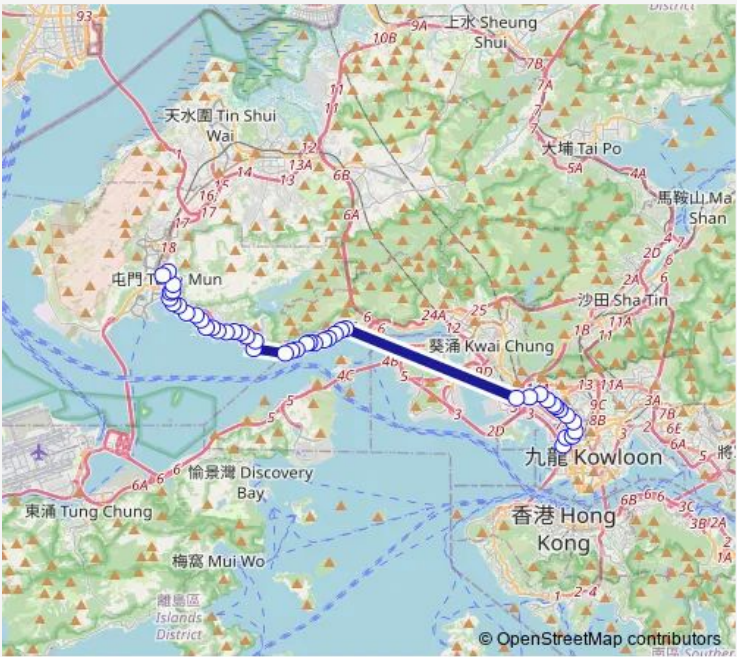

Route info

Direction: [Kmb+Ctb] Mong KOK (Park Avenue) BUS Terminus/<Br>Park Avenue[[Kmb] Mong KOK (Park Avenue) BUS Terminus

Stops: 44

Trip Duration: 1 hour 22 min

[Kmb+Ctb] Cheung LAI Street Cheung SHA WAN/<Br>Cheung LAI Street, Cheung SHA WAN Road|[Kmb] Cheung LAI Street Cheung SHA Wan