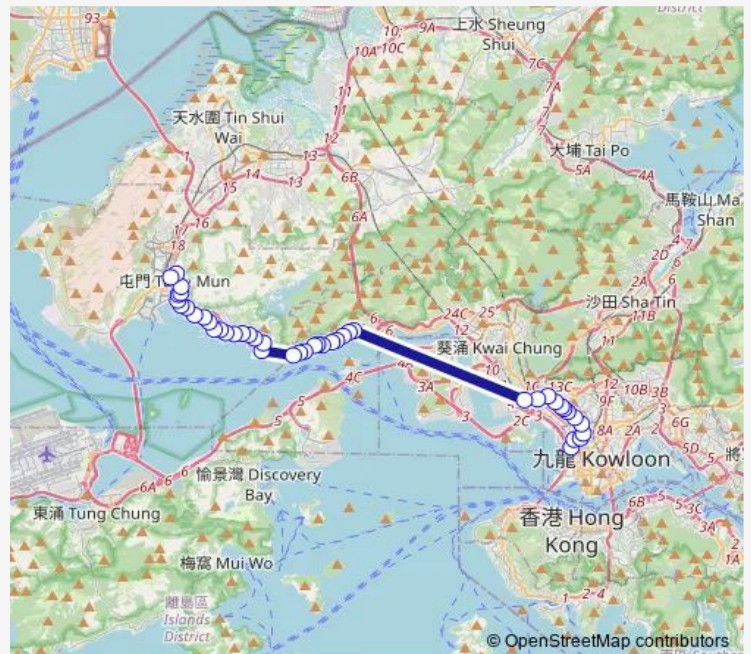

[Ctb] YEE KOK Court, Cheung SHA WAN Road[[Kmb+Ctb] YEE KOK Court/<Br>Yee KOK Court, Cheung SHA WAN Road[[Kmb] YEE KOK Court

[Ctb] Cheung SHA WAN Playground, Cheung SHA WAN Road[[Kmb+Ctb] Cheung SHA WAN Playground/<Br>Cheung SHA WAN Playground, Cheung SHA WAN Road[[Kmb] Cheung SHA WAN Playground

[Ctb] Hing WAH Street, Cheung SHA WAN Road[[Kmb] Hing WAH Street Cheung SHA Wan

**Route schedule**

[Kmb+Ctb] Mong KOK (Park Avenue) BUS Terminus/<Br>Park Avenue, HOI Wang Road[[Kmb] Mong KOK (Park Avenue) BUS Terminus — [Kmb] Tuen MUN Central BUS Terminus][Lrtfeeder] Tuen MUN Town Centre

Stops: 44

Trip Duration: 1 hour 26 min

[Kmb+Ctb] Cheung LAI Street Cheung SHA WAN/<Br>Cheung LAI Street, Cheung SHA WAN Road|[Kmb] Cheung LAI Street Cheung SHA Wan

[Ctb] MEI Foo, LAI CHI KOK Road|[Kmb+Ctb] MEI FOO BBI/<Br>Mei Foo, LAI CHI KOK Road|[Kmb] MEI FOO Bbi