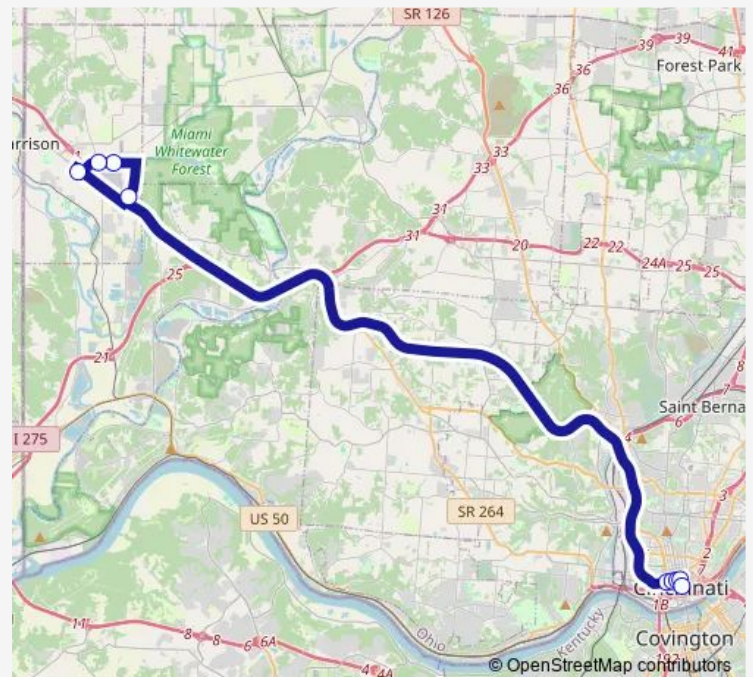

### Direction

DRY Fork RD & I-74 — Government Square Area D

9 stops

[Open route schedule](#)

DRY Fork RD & I-74

West RD 10030

West RD & Carolina Trace Rd

Harrison Center - Harrison & West

7TH ST & Plum St

7TH ST & Race St

7TH ST & Vine St

7TH ST & Walnut St

Government Square Area D

### Route schedule

DRY Fork RD & I-74 — Government Square Area D

Monday 06:09-07:24

Tuesday 06:09-07:24

Wednesday 06:09-07:24

Thursday 06:09-07:24

Friday 06:09-07:24

Saturday —

### Route info

Direction: DRY Fork RD & I-74

Stops: 9

Trip Duration: 0 hour 36 min

52x — Harrison Express

**Direction**

7TH &amp; Central Ave — Harrison Center - Harrison &amp; West

13 stops