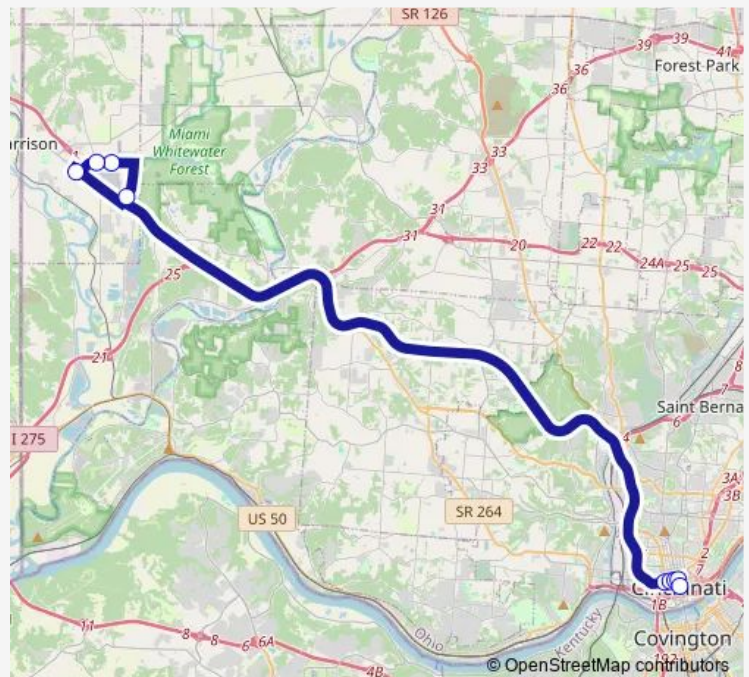

West RD & Carolina Trace Rd

Harrison Center - Harrison & West

7TH ST & Plum St

7TH ST & Race St

7TH ST & Vine St

7TH ST & Walnut St

Government Square Area D

Route schedule

DRY Fork RD & I-74 — Government Square Area D

Monday 06:09-07:24

Tuesday 06:09-07:24

Wednesday 06:09-07:24

Thursday 06:09-07:24

Friday 06:09-07:24

Saturday —

Sunday —

Route info

Direction: DRY Fork RD & I-74

Stops: 9

Trip Duration: 0 hour 35 min

52X — Harrison Express

Direction

7TH & Central Ave — Harrison Center - Harrison & West

13 stops

Monday 15:55-17:14

Tuesday 15:55-17:14

Wednesday 15:55-17:14

Thursday 15:55-17:14

Friday 15:55-17:14

Saturday —

Sunday —

Route info